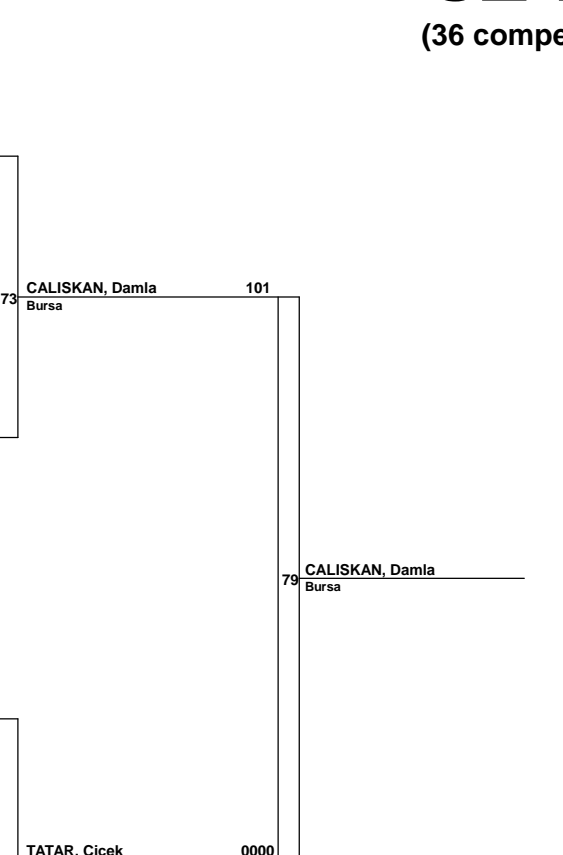

1	BRS CALISKAN, Damla	1	BRS CALISKAN, Damla	101	33	CALISKAN, Damla	012	49	Bursa	010
17	ANK ZANNIR, Berna	2	ANK ZANNIR, Berna	0000	33	Bursa		57	Bursa	100
49	GRS CAYAN, Busra	0	GRS CAYAN, Busra	0000	49	Bursa		50	Aksaray	0000
9	IST TIRGIL, Sare	0	IST TIRGIL, Sare	0000	34	ICAGASI, Sedanur	0000	36	Aksaray	101
41	CRMICAGASI, Sedanur	3	CRMICAGASI, Sedanur	012	34	Corum		36	Aksaray	101
25	CRMICAGASI, Sedanur	4	CRMICAGASI, Sedanur	012	34	Corum		36	Aksaray	101
57	SRT BAL, Emine	5	SRT BAL, Emine	0000	35	SAHBAL, Umran	001	36	Aksaray	101
5	SRT BAL, Emine	5	SRT BAL, Emine	0000	35	Denizli		36	Aksaray	101
37	DNZ SAHBAL, Umran	6	DNZ SAHBAL, Umran	101	35	Denizli		36	Aksaray	101
21	DNZ SAHBAL, Umran	6	DNZ SAHBAL, Umran	101	35	Denizli		36	Aksaray	101
53	SVS ALASA, Beyda Nur	7	SVS ALASA, Beyda Nur	0000	36	OZDEK, Busra	101	36	Aksaray	101
13	SVS ALASA, Beyda Nur	7	SVS ALASA, Beyda Nur	0000	36	Aksaray		36	Aksaray	101
45	AKS OZDEK, Busra	100	AKS OZDEK, Busra	100	36	Aksaray		36	Aksaray	101
29	ANK YALCIN, Hacer	0000	AKS OZDEK, Busra	100	36	Aksaray		36	Aksaray	101
61	SMS YAMANOGLU, Sedanur	8	SMS YAMANOGLU, Sedanur	102	37	YAMANOGLU, Sedanur	0000	36	Aksaray	101
3	SMS YAMANOGLU, Sedanur	8	SMS YAMANOGLU, Sedanur	102	37	Samsun		36	Aksaray	101
35	KCL SOYSAL, Seda	9	KCL SOYSAL, Seda	0000	37	Samsun		36	Aksaray	101
19	KCL SOYSAL, Seda	9	KCL SOYSAL, Seda	0000	37	Samsun		36	Aksaray	101
51	BLK BILGIC, Ceyda	10	BLK BILGIC, Ceyda	100	37	Balgic, Ceyda	0000	36	Aksaray	101
11	BLK BILGIC, Ceyda	10	BLK BILGIC, Ceyda	100	37	Balgic, Ceyda	0000	36	Aksaray	101
43	CNK KARACENGEL, Nihal	11	CNK KARACENGEL, Nihal	0000	38	Balgic, Ceyda	103	36	Aksaray	101
27	CNK KARACENGEL, Nihal	11	CNK KARACENGEL, Nihal	0000	38	Balgic, Ceyda	103	36	Aksaray	101
59	Izm VARDAR, Habibe	12	Izm VARDAR, Habibe	101	38	Balgic, Ceyda	103	36	Aksaray	101
7	Izm VARDAR, Habibe	12	Izm VARDAR, Habibe	101	38	Balgic, Ceyda	103	36	Aksaray	101
39	SNP KOSTEK, Tugce	13	SNP KOSTEK, Tugce	0000	39	VARDAR, Habibe	001	36	Aksaray	101
23	SNP KOSTEK, Tugce	13	SNP KOSTEK, Tugce	0000	39	izmir		36	Aksaray	101
55	VAN YILMAZ, Sukran	0000	ANT GUNES, Gamze	0000	39	izmir		36	Aksaray	101
15	VAN YILMAZ, Sukran	0000	ANT GUNES, Gamze	0000	39	izmir		36	Aksaray	101
47	ANT GUNES, Gamze	101	ANT GUNES, Gamze	0000	39	izmir		36	Aksaray	101
31	SKR BATUR, Rabia	15	SKR BATUR, Rabia	100	40	BATUR, Rabia	0000	36	Aksaray	101
63	IST SAY, Sedanur	16	IST SAY, Sedanur	0000	40	Sakarya		36	Aksaray	101
2	IST SAY, Sedanur	16	IST SAY, Sedanur	0000	40	Sakarya		36	Aksaray	101
34	SKR AKDEMIR, Kudret	17	SKR AKDEMIR, Kudret	101	41	AKDEMIR, Kudret	0000	36	Aksaray	101
18	SKR AKDEMIR, Kudret	17	SKR AKDEMIR, Kudret	101	41	Sakarya		36	Aksaray	101
50	SRT SEZGIN, Fatma	18	SRT SEZGIN, Fatma	0000	41	AKDEMIR, Kudret	0000	36	Aksaray	101
10	SRT SEZGIN, Fatma	18	SRT SEZGIN, Fatma	0000	41	Sakarya		36	Aksaray	101
42	EDR DEMIRKAN, Aleyna	19	EDR DEMIRKAN, Aleyna	100	42	DEMIRKAN, Aleyna	010	36	Aksaray	101
26	EDR DEMIRKAN, Aleyna	19	EDR DEMIRKAN, Aleyna	100	42	Edirne		36	Aksaray	101
58	DZC TAS, Sinem	20	DZC TAS, Sinem	001	42	Edirne		36	Aksaray	101
6	DZC TAS, Sinem	20	DZC TAS, Sinem	001	42	Edirne		36	Aksaray	101
38	SMS ERGIN, Busra	21	SMS ERGIN, Busra	0000	43	TAS, Sinem	0000	36	Aksaray	101
22	SMS ERGIN, Busra	21	SMS ERGIN, Busra	0000	43	Duzce		36	Aksaray	101
54	Izm TATAR, Cicek	22	Izm TATAR, Cicek	100	44	TATAR, Cicek	0000	36	Aksaray	101
14	Izm TATAR, Cicek	22	Izm TATAR, Cicek	100	44	izmir		36	Aksaray	101
46	KCL ARICAN, Nilufer	23	KCL ARICAN, Nilufer	0000	44	TATAR, Cicek	0000	36	Aksaray	101
30	KCL ARICAN, Nilufer	23	KCL ARICAN, Nilufer	0000	44	izmir		36	Aksaray	101
62	BRS KUMUS, Secil	24	BRS KUMUS, Secil	100	45	KUMUS, Secil	002	36	Aksaray	101
4	BRS KUMUS, Secil	24	BRS KUMUS, Secil	100	45	Bursa		36	Aksaray	101
36	HTY SUNER, Senem	25	HTY SUNER, Senem	0000	45	Bursa		36	Aksaray	101
20	HTY SUNER, Senem	25	HTY SUNER, Senem	0000	45	Bursa		36	Aksaray	101
52	ANT CELIK, Irem	0000	MNS KAYA, Havva Nur	100	46	KAYA, Havva Nur	011	36	Aksaray	101
12	ANT CELIK, Irem	0000	MNS KAYA, Havva Nur	100	46	Manisa		36	Aksaray	101
44	MNS KAYA, Havva Nur	100	MNS KAYA, Havva Nur	100	46	Manisa		36	Aksaray	101
28	USK YILMAZ, Ecem	26	USK YILMAZ, Ecem	0000	46	Manisa		36	Aksaray	101
60	DNZ YILDIZ, Esmâ	27	DNZ YILDIZ, Esmâ	001	46	Manisa		36	Aksaray	101
8	DNZ YILDIZ, Esmâ	27	DNZ YILDIZ, Esmâ	001	46	Manisa		36	Aksaray	101
40	CRMTAS, Merve	28	CRMTAS, Merve	102	47	TAS, Merve	100	36	Aksaray	101
24	CRMTAS, Merve	28	CRMTAS, Merve	102	47	Corum		36	Aksaray	101

RESULTS		
1	CALISKAN, Damla	BRS
2	TATAR, Cicek	IZM
3	TAS, Merve	CRM
3	VARDAR, Habibe	IZM
5	OZDEK, Busra	AKS
5	TAS, Sinem	DZC
7	BATUR, Rabia	SKR
7	KAYA, Havva Nur	MNS

61	ANK ZANNIR, Berna	0000	65	CRMICAGASI, Sedanur	0000	69	OZDEK, Busra	102
61	ANK ZANNIR, Berna	0000	65	CRMICAGASI, Sedanur	100	69	Aksaray	102
62	SNP KOSTEK, Tugce	0000	66	SKR BATUR, Rabia	010	75	OZDEK, Busra	0000
62	SNP KOSTEK, Tugce	0000	66	SKR BATUR, Rabia	101	75	Aksaray	0000
63	KCL ARICAN, Nilufer	0000	67	DZC TAS, Sinem	002	77	TAS, Merve	100
63	KCL ARICAN, Nilufer	0000	67	DZC TAS, Sinem	0000	77	Corum	100
64	DNZ YILDIZ, Esmâ	0000	68	ANK DEDE, Donus	001	76	TAS, Sinem	0
64	DNZ YILDIZ, Esmâ	0000	68	ANK DEDE, Donus	102	76	Duzce	0
			68	MNS KAYA, Havva Nur	001	72	KAYA, Havva Nur	0000
			68	MNS KAYA, Havva Nur	102	72	Manisa	0000
			72	VARDAR, Habibe	0	78	izmir