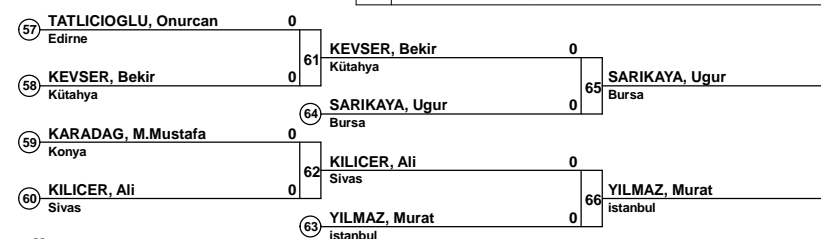

RESULTS		
1	KARPUZCU, Dogan	MNS
2	BESEL, Yavuz	TRB
3	SARIKAYA, Ugur	BRS
3	YILMAZ, Murat	IST
5	KEVSER, Bekir	KTH
5	KILICER, Ali	SVS
7	TATLICIOGLU, Onurcan	EDR
7	KARADAG, M.Mustafa	KNY