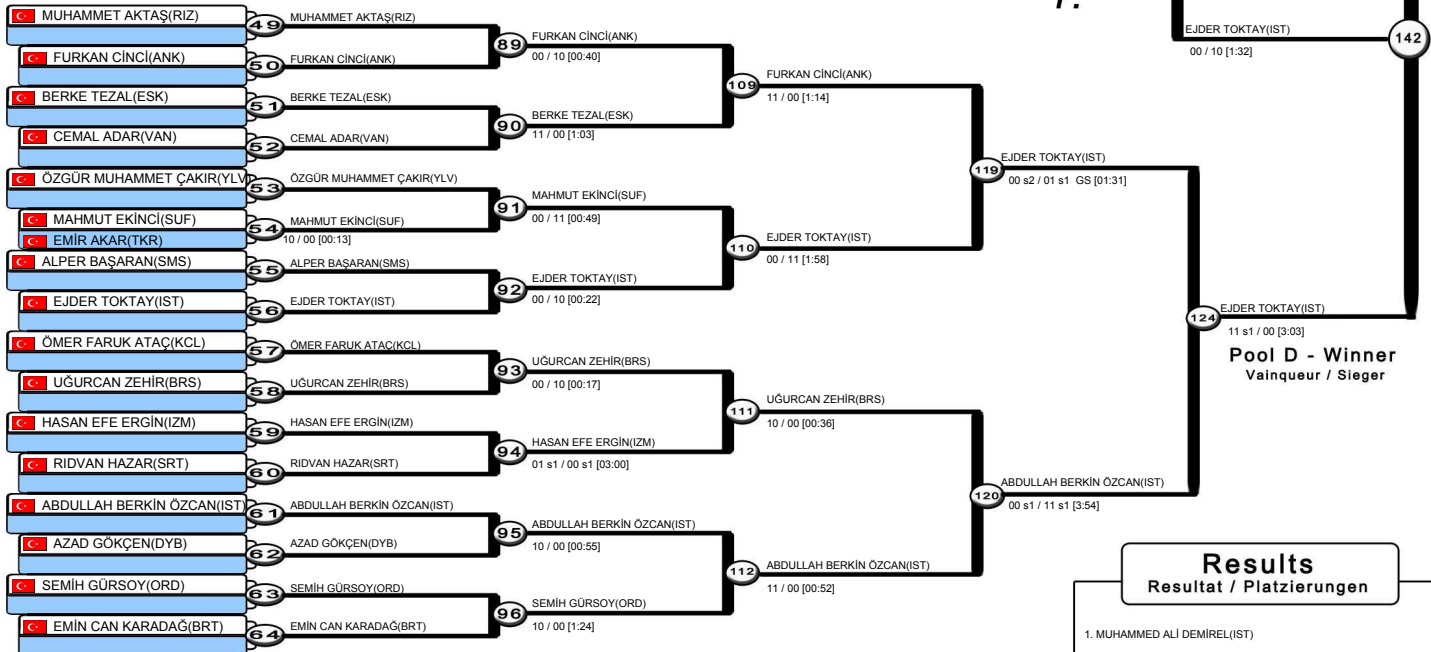

TÜRKİYE JUDO FEDERASYONU
BÜYÜKLER TÜRKİYE JUDO ŞAMPİYONASI
25 - 26 ARALIK 2021 - ANKARA

C/D

66 KG
68 Judoka

POOL C

POOL D

Results
Resultat / Platzierungen

- MUHAMMED ALI DEMİREL(IST)
- EJDER TOKTAY(IST)
- İBRAHİM DEMİREL(IST)
- ABDULAZİZ KARA(BRS)
- SAMET KUMTAŞ(IST)
- ERTUĞRUL DÖNMEZ(ERZ)
- ENES UYSAL(IZM)
- ABDULLAH BERKİN ÖZCAN(IST)