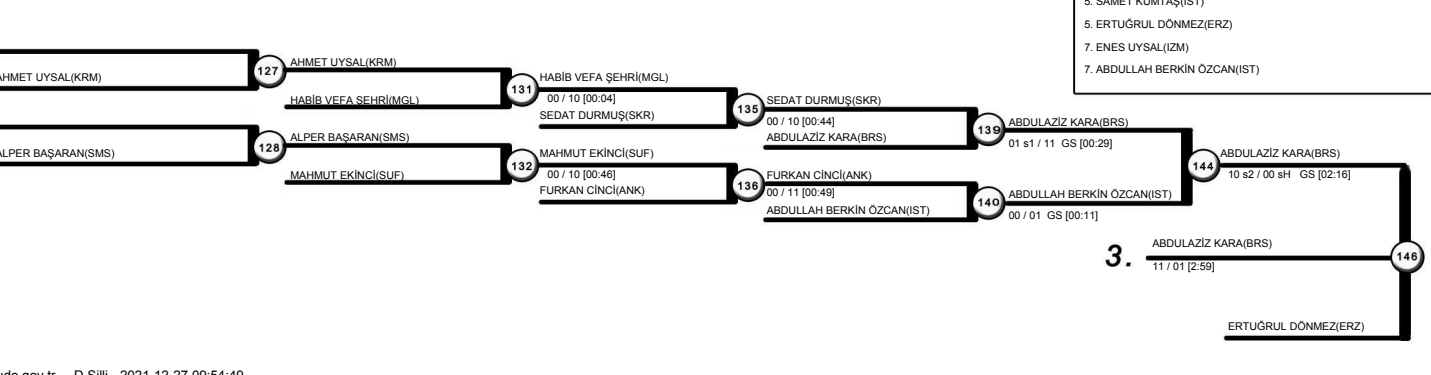

Results
Resultat / Platzierungen

1. MUHAMMED ALI DEMİREL(IST)
2. EJDER TOKTAY(IST)
3. İBRAHİM DEMİREL(IST)
4. ABDULAZİZ KARA(BRS)
5. SAMET KUMTAŞ(IST)
6. ERTUĞRUL DÖNMEZ(ERZ)
7. ENES UYSAL(IZM)
8. ABDULLAH BERKİN ÖZCAN(IST)

Repechage / Trostrunde