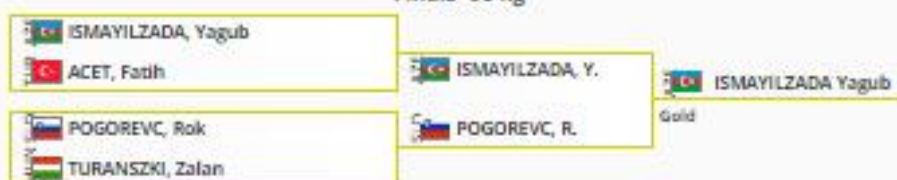

Finals -90 kg