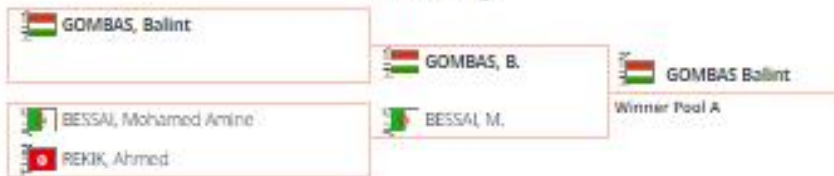

Pool A -50 kg

Pool B -50 kg

Pool C -50 kg

Pool D -50 kg

Repechage -50 kg

Finals -50 kg

Pool A -55 kg

Pool B -55 kg