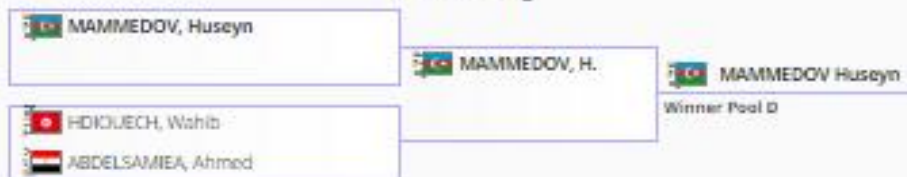

Repechage -90 kg

Finals -90 kg

Pool A +90 kg

Pool B +90 kg

Pool C +90 kg

Pool D +90 kg

Repechage +90 kg

Finals +90 kg