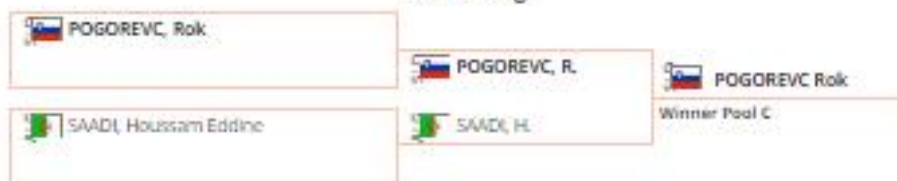

Pool C -81 kg

Pool D -81 kg

Repechage -81 kg

Finals -81 kg

Pool A -90 kg

Pool B -90 kg

Pool C -90 kg

Pool D -90 kg