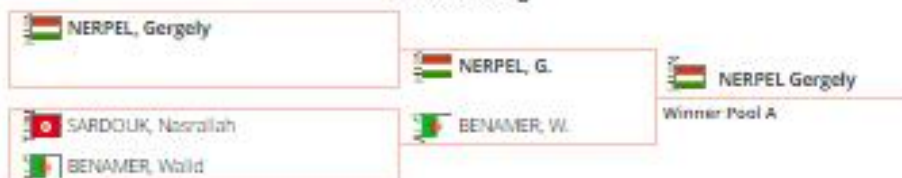

Pool A -73 kg