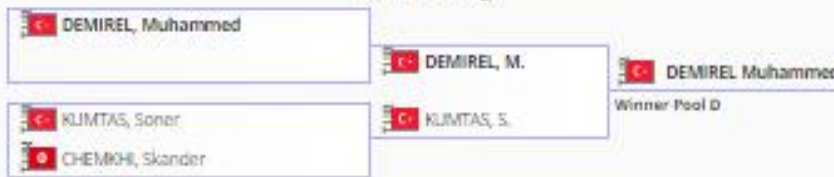

Pool A -50 kg

Pool B -50 kg

Pool C -50 kg

Pool D -50 kg

Repechage -50 kg

Finals -50 kg

Pool A -55 kg

Pool B -55 kg