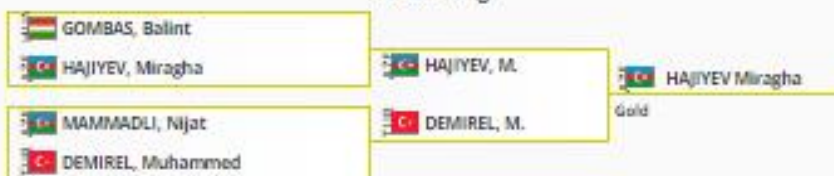

Pool A -50 kg

Pool B -50 kg

Pool C -50 kg

Pool D -50 kg

Repechage -50 kg

Finals -50 kg

Pool A -55 kg

Pool B -55 kg