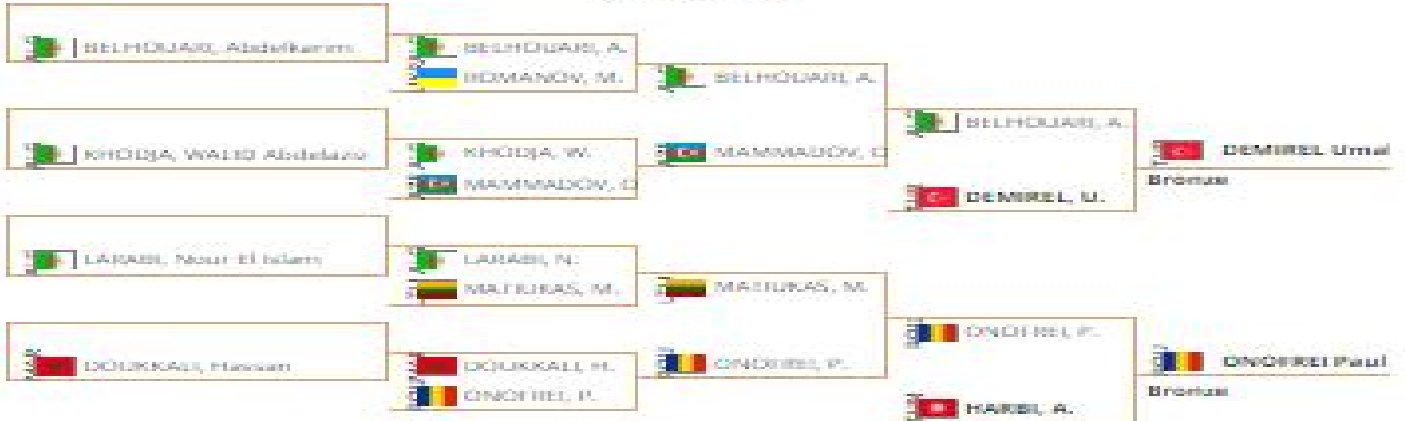

Repechage -60 kg

Finals -60 kg

Pool A -66 kg

Pool B -66 kg

Pool C -66 kg

Pool D -66 kg

Repechage -66 kg

Finals -66 kg