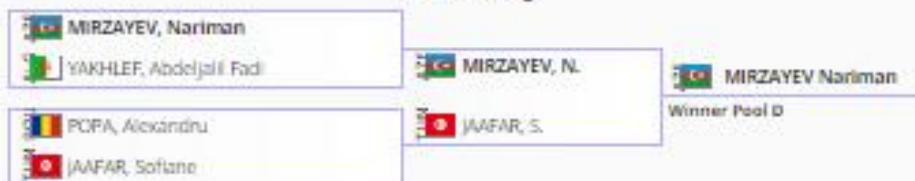

Pool C -55 kg

Pool D -55 kg

Repechage -55 kg

Finals -55 kg

Pool A -60 kg

Pool B -60 kg

Pool C -60 kg

Pool D -60 kg