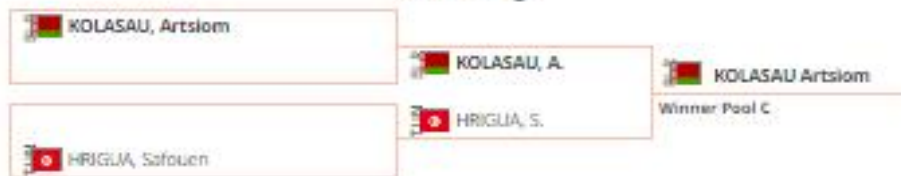

Pool C -55 kg