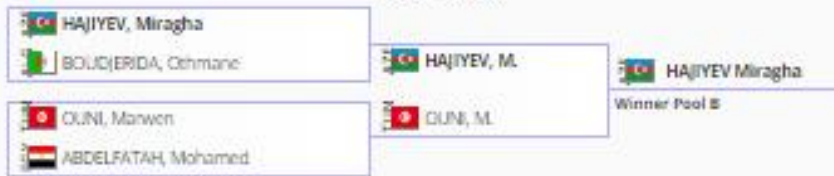

Pool A -50 kg

Pool B -50 kg

Pool C -50 kg

Pool D -50 kg

Repechage -50 kg

Finals -50 kg

Pool A -55 kg

Pool B -55 kg

Pool C -55 kg

Pool D -55 kg

Repechage -55 kg

Finals -55 kg

Pool A -60 kg

Pool B -60 kg

Pool C -60 kg

Pool D -60 kg