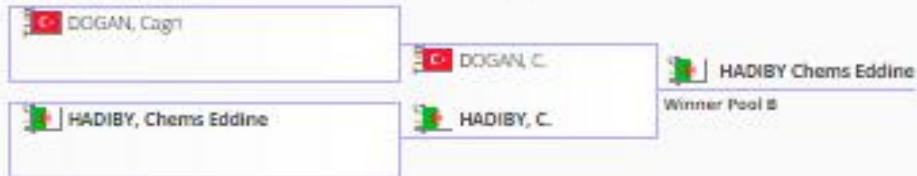

Repechage -90 kg

Finals -90 kg

Pool A +90 kg

Pool B +90 kg

Pool C +90 kg

Pool D +90 kg

Repechage +90 kg

Finals +90 kg