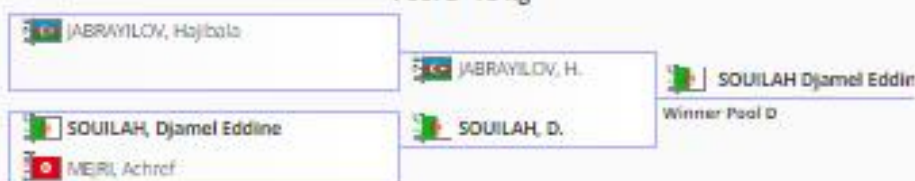

Pool A -73 kg

Pool B -73 kg

Pool C -73 kg

Pool D -73 kg

Repechage -73 kg

Finals -73 kg

Pool A -81 kg

Pool B -81 kg