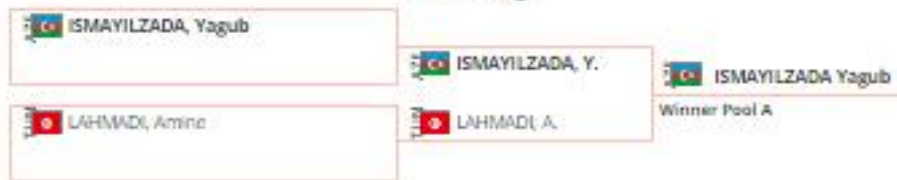

Pool C -81 kg

Pool D -81 kg

Repechage -81 kg

Finals -81 kg

Pool A -90 kg

Pool B -90 kg

Pool C -90 kg

Pool D -90 kg