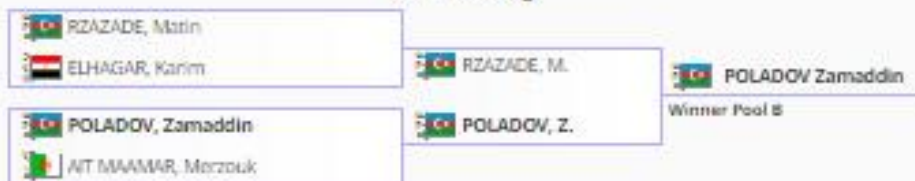

Pool C -55 kg

Pool D -55 kg

Repechage -55 kg

Finals -55 kg

Pool A -60 kg

Pool B -60 kg

Pool C -60 kg

Pool D -60 kg

Repechage -60 kg

Finals -60 kg

Pool A -66 kg

Pool B -66 kg

Pool C -66 kg

Pool D -66 kg

Repechage -66 kg

Finals -66 kg