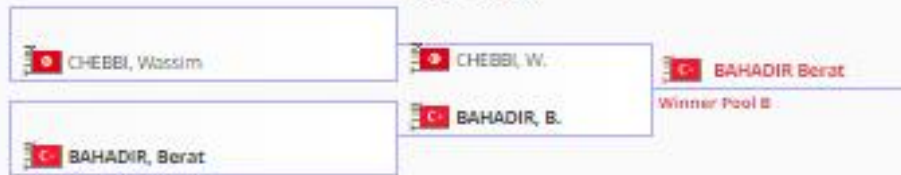

Pool A -50 kg

Pool B -50 kg

Pool C -50 kg

Pool D -50 kg

Repechage -50 kg

Finals -50 kg

Pool A -55 kg

Pool B -55 kg