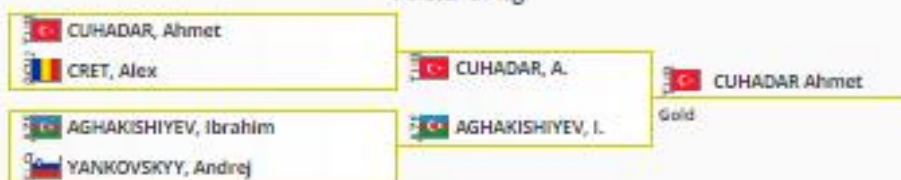

Pool C -81 kg

Pool D -81 kg

Repechage -81 kg

Finals -81 kg

Pool A -90 kg

Pool B -90 kg

Pool C -90 kg

Pool D -90 kg