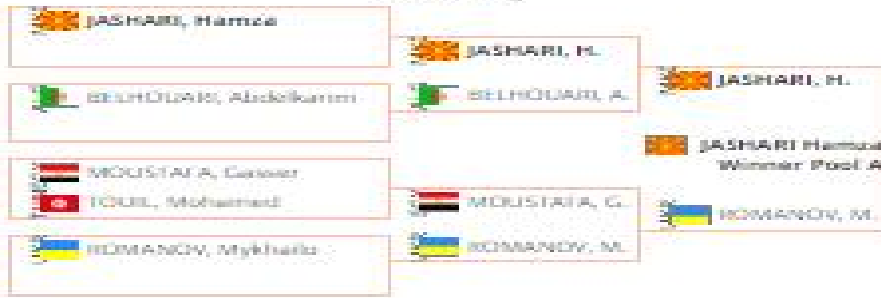

Pool A -66 kg