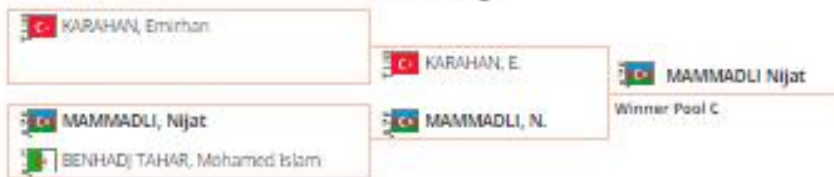

Pool A -50 kg

Pool B -50 kg

Pool C -50 kg

Pool D -50 kg

Repechage -50 kg

Finals -50 kg

Pool A -55 kg

Pool B -55 kg