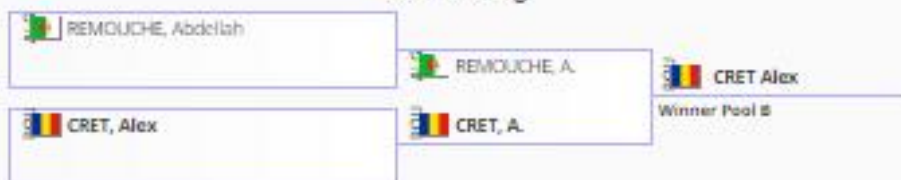

Pool A -73 kg

Pool B -73 kg

Pool C -73 kg

Pool D -73 kg

Repechage -73 kg

Finals -73 kg

Pool A -81 kg

Pool B -81 kg