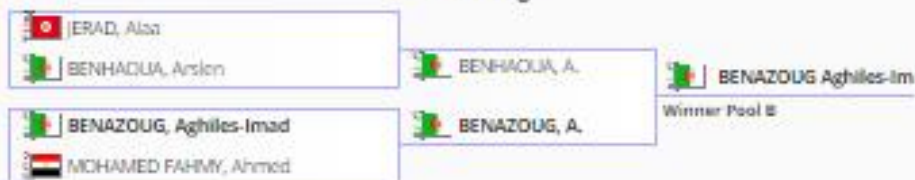

Pool B -73 kg