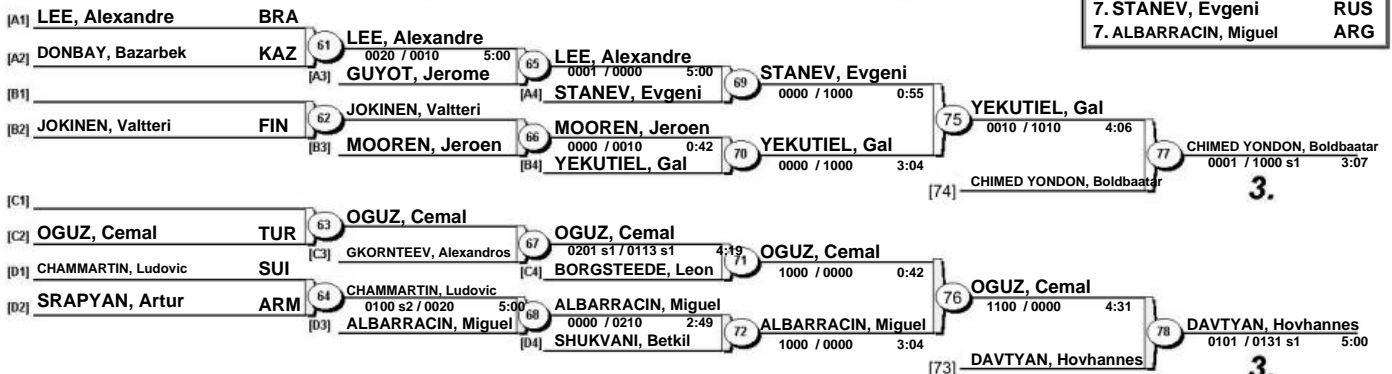

Otto Super World Cup 2008

(GER Hamburg, 22-24 February 2008)

-60 kg

37 Judoka

Repechage

Otto Super World Cup 2008

(GER Hamburg, 22-24 February 2008)

-66 kg
47 Judoka