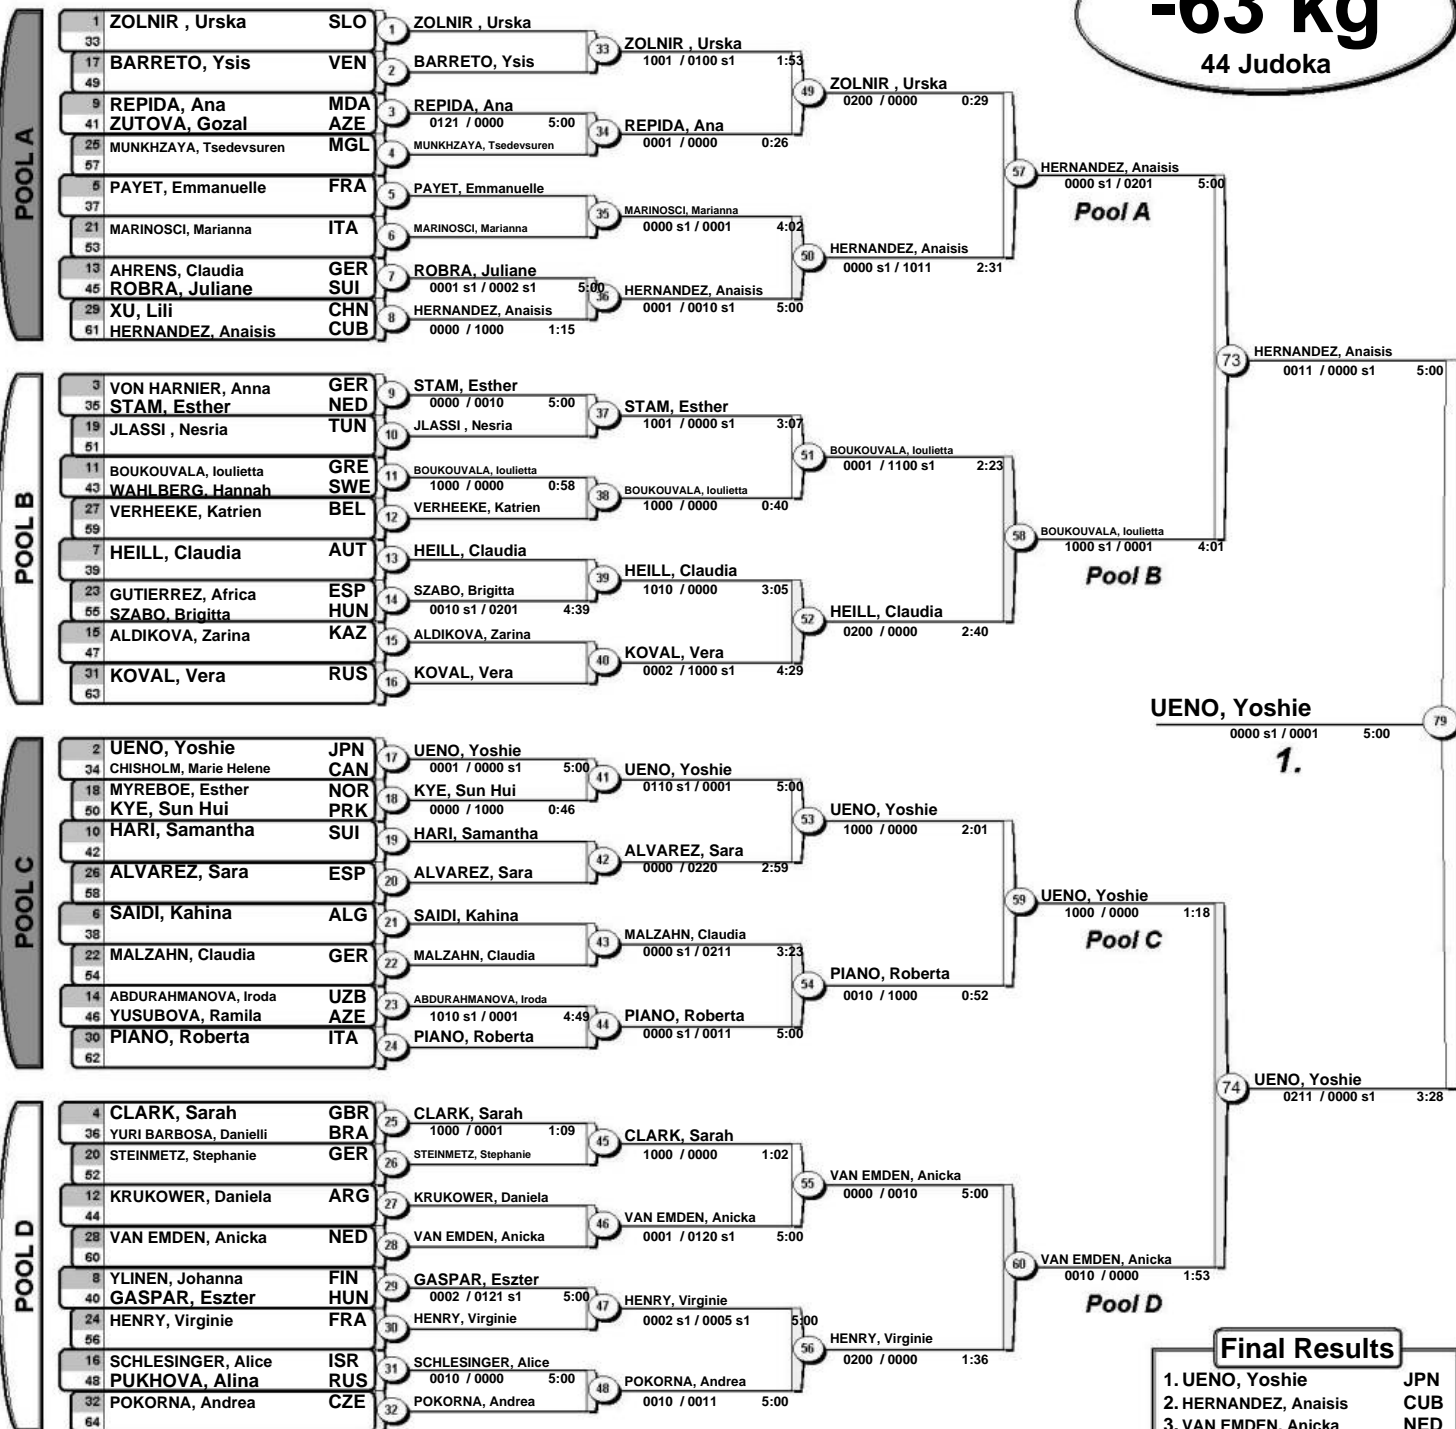

3.

3.

Otto Super World Cup 2008

(GER Hamburg, 22-24 February 2008)

-63 kg
44 Judoka

Repechage

Otto Super World Cup 2008

(GER Hamburg, 22-24 February 2008)