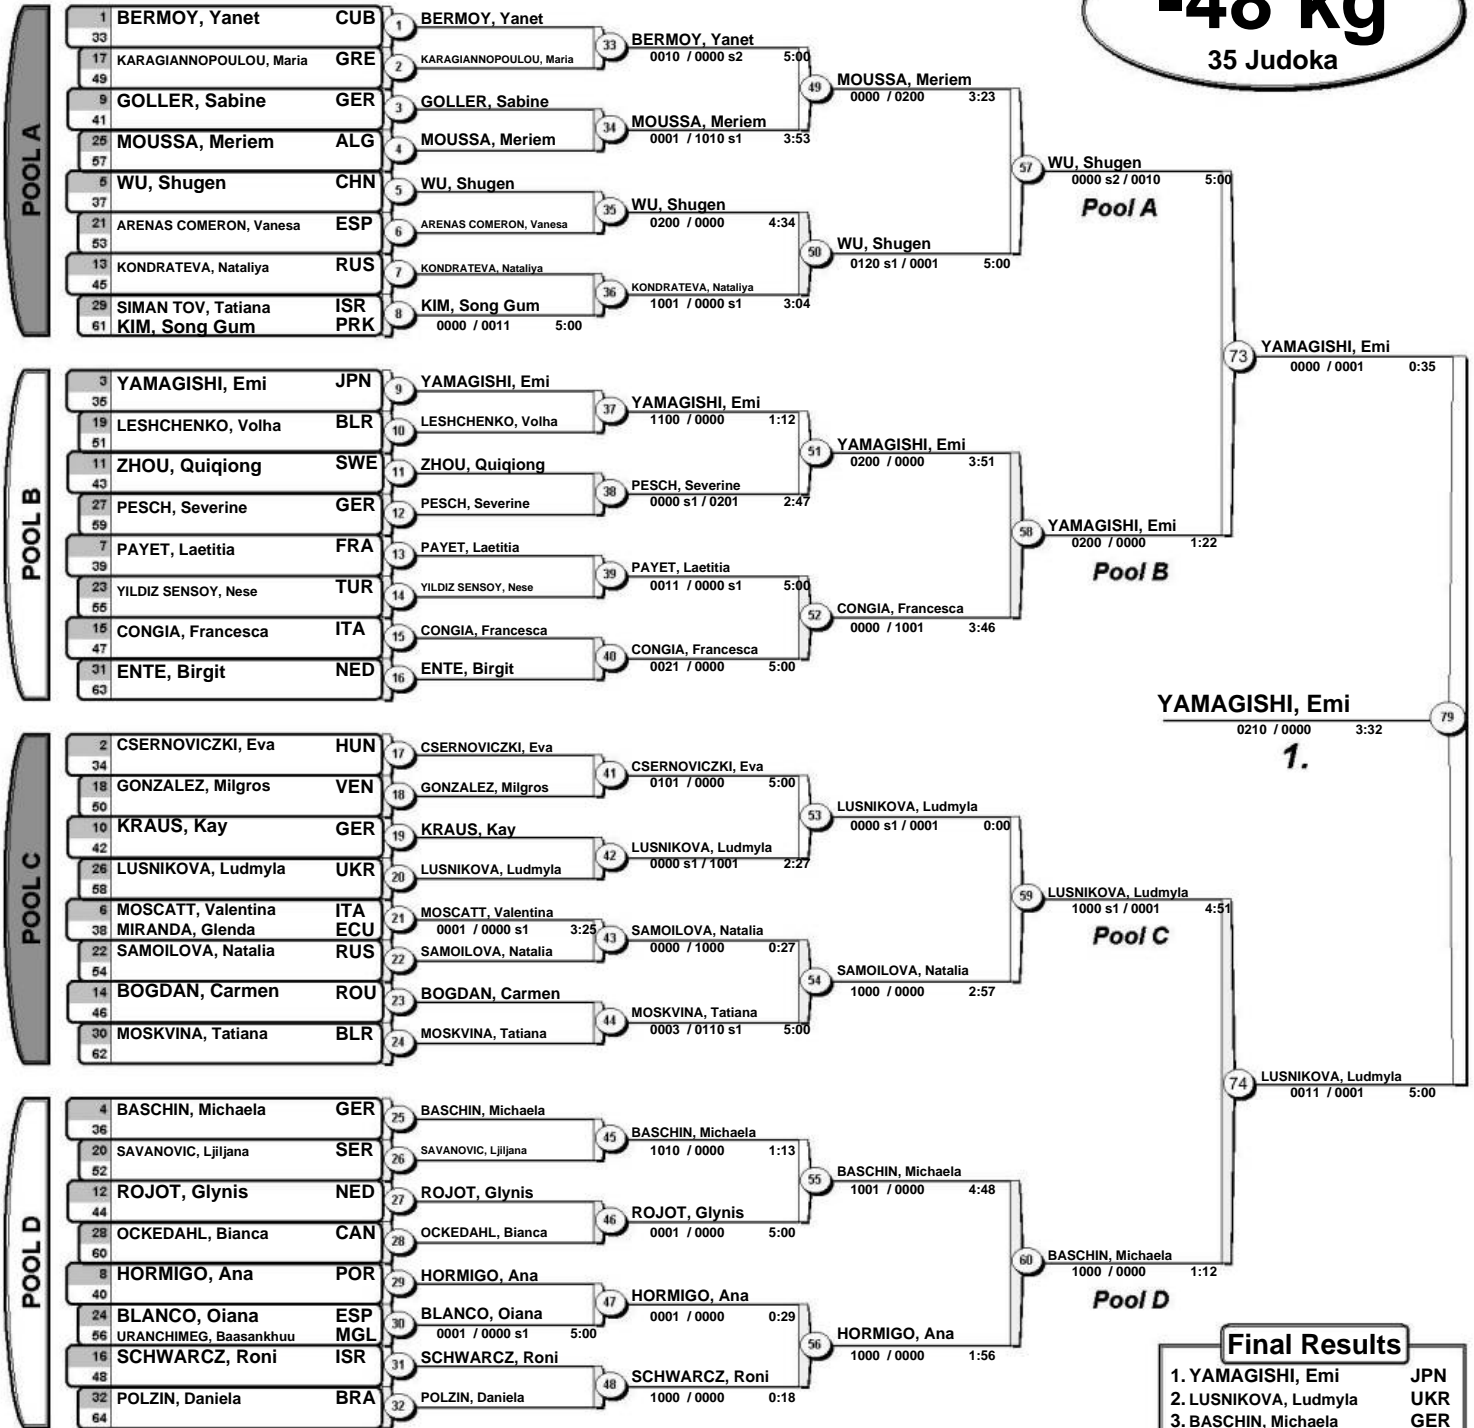

Otto Super World Cup 2008

(GER Hamburg, 22-24 February 2008)

-48 kg

35 Judoka