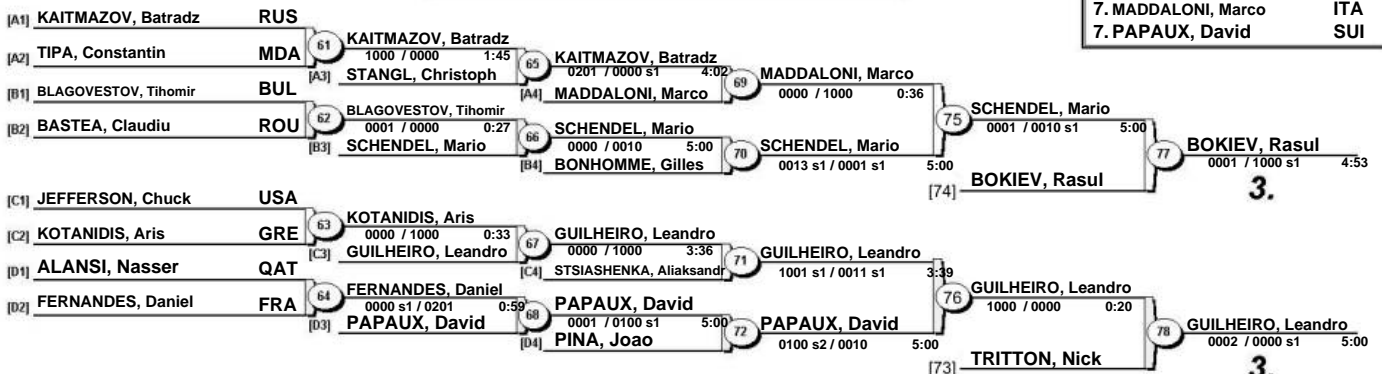

Repechage

Otto Super World Cup 2008

(GER Hamburg, 22-24 February 2008)

-73 kg

56 Judoka

Repechage

Otto Super World Cup 2008

(GER Hamburg, 22-24 February 2008)