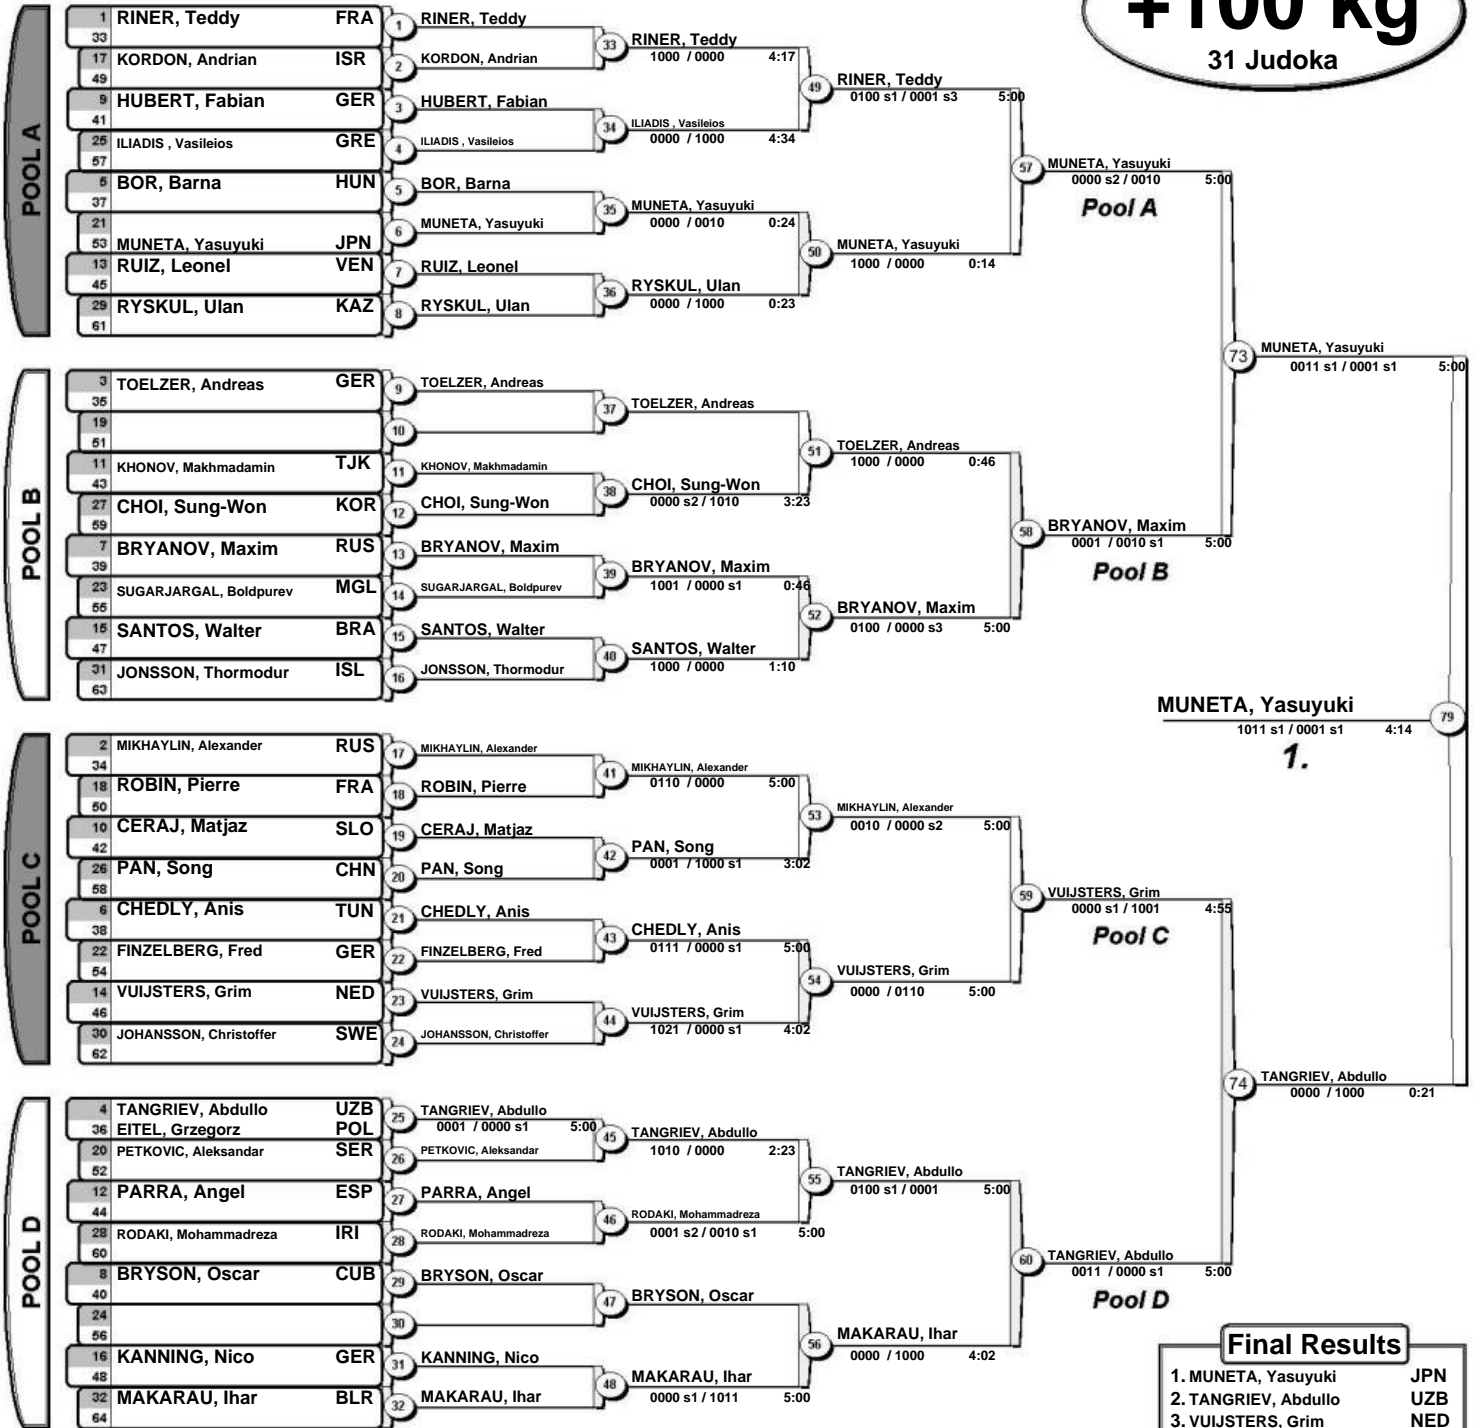

(GER Hamburg, 22-24 February 2008)

-100 kg
40 Judoka

Repechage

Otto Super World Cup 2008

(GER Hamburg, 22-24 February 2008)

+100 kg

31 Judoka

Repechage