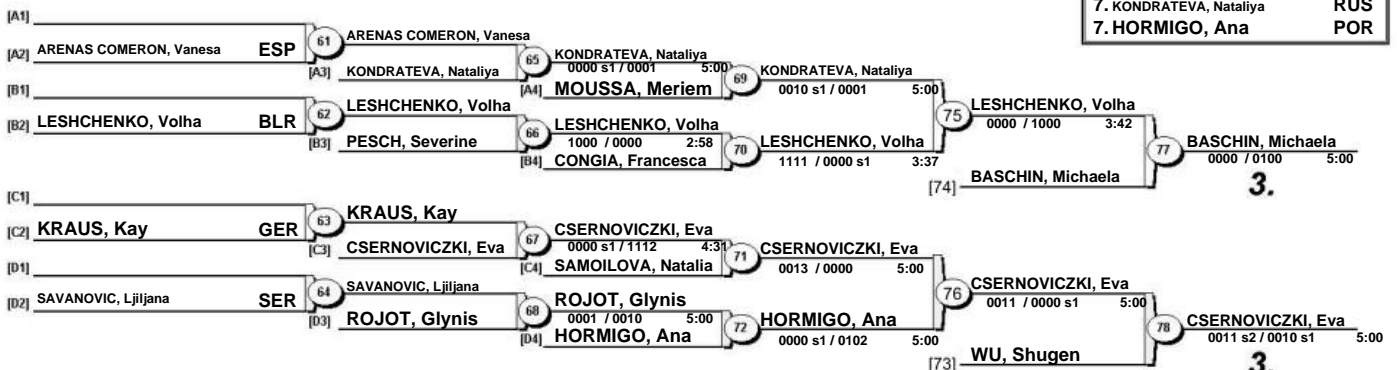

Otto Super World Cup 2008

(GER Hamburg, 22-24 February 2008)

-48 kg

35 Judoka

Repechage