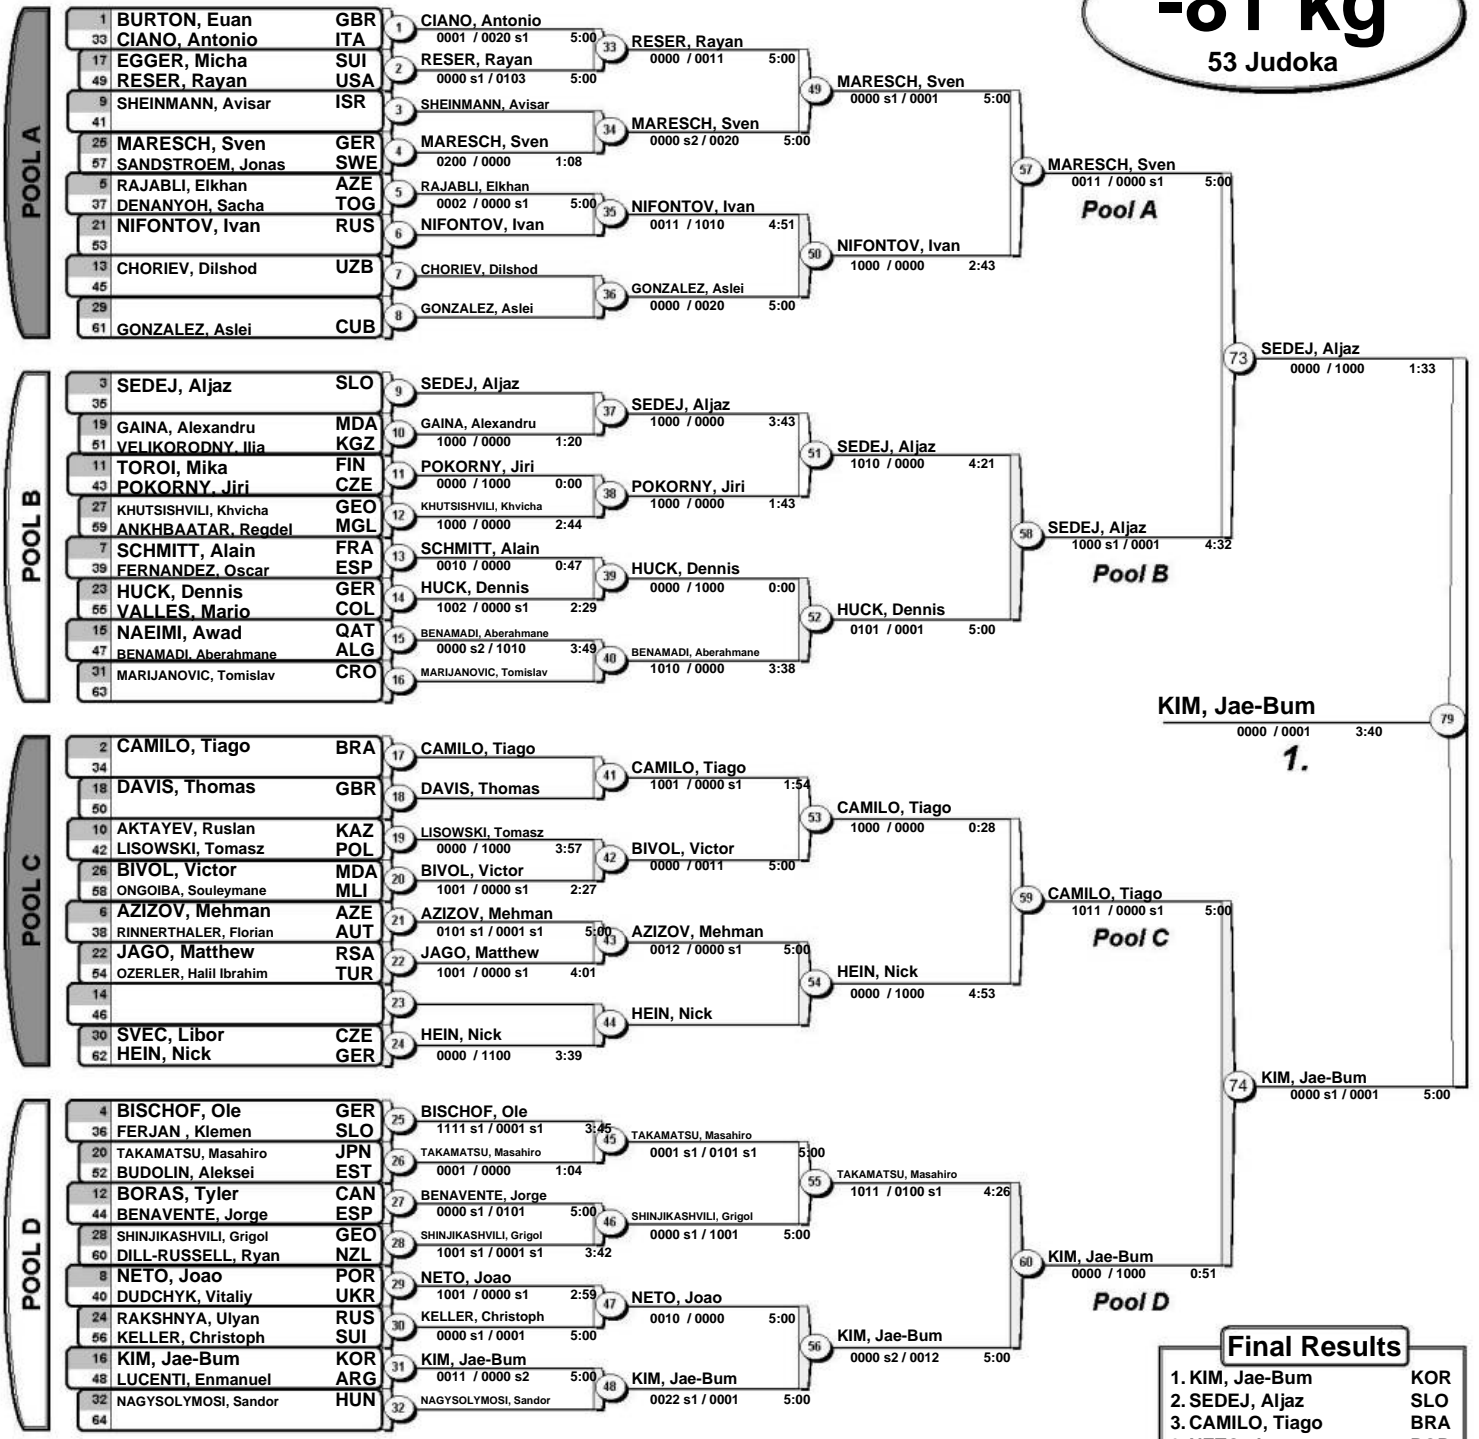

Otto Super World Cup 2008

(GER Hamburg, 22-24 February 2008)

-81 kg

53 Judoka