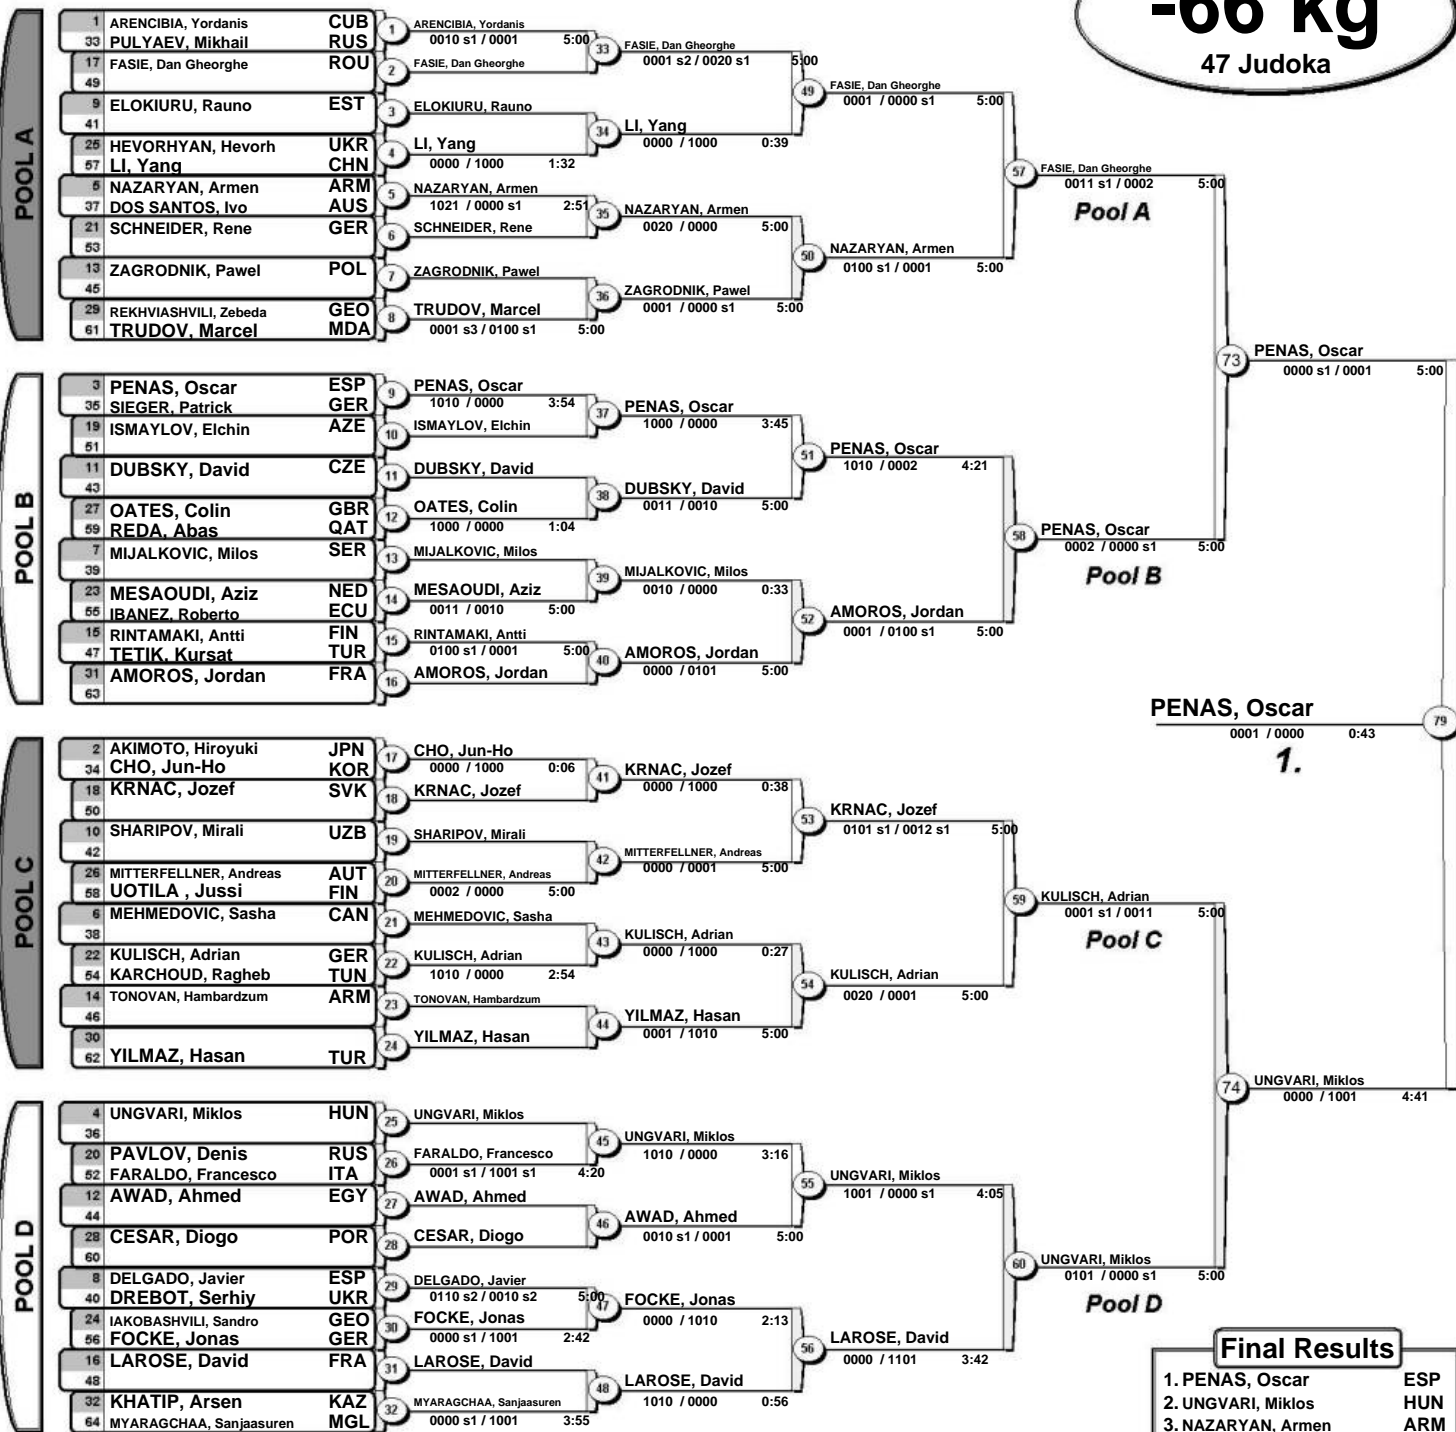

Otto Super World Cup 2008

(GER Hamburg, 22-24 February 2008)

-60 kg

37 Judoka

Repechage

Otto Super World Cup 2008

(GER Hamburg, 22-24 February 2008)

-66 kg
47 Judoka