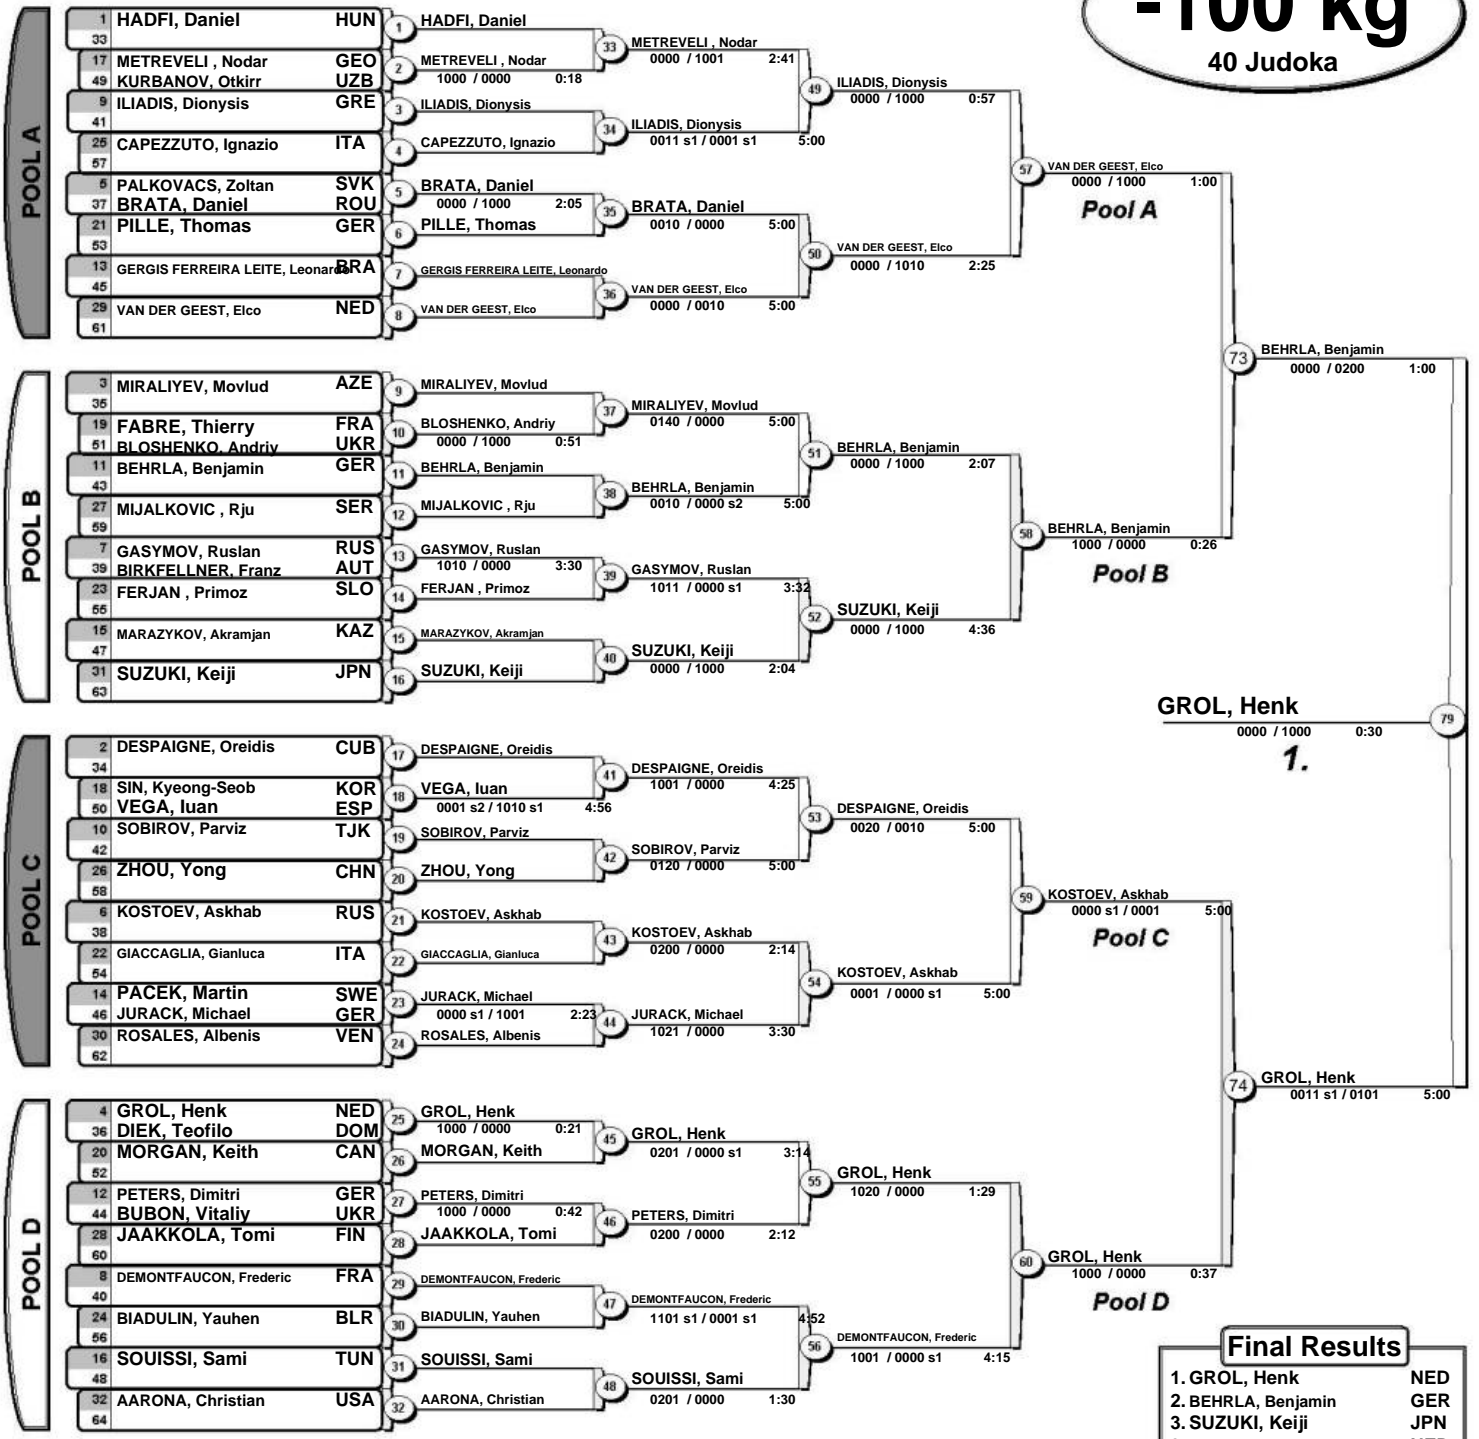

Otto Super World Cup 2008

(GER Hamburg, 22-24 February 2008)

-100 kg
40 Judoka