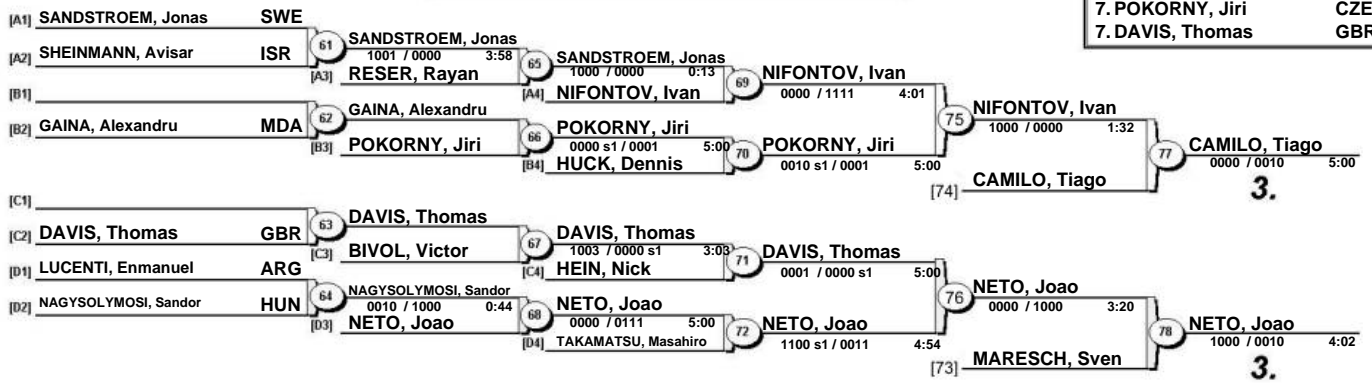

Otto Super World Cup 2008

(GER Hamburg, 22-24 February 2008)

-81 kg

53 Judoka

Repechage