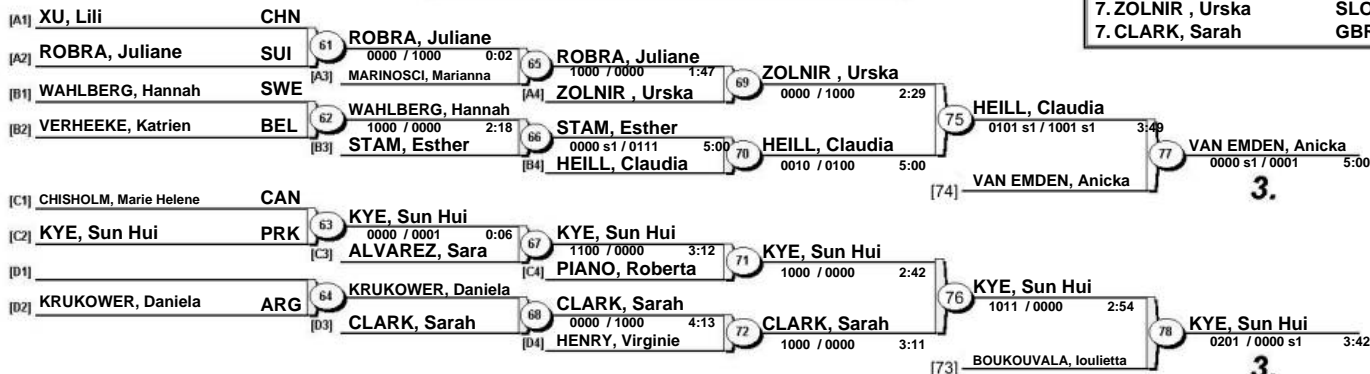

3.

3.

Otto Super World Cup 2008

(GER Hamburg, 22-24 February 2008)

-63 kg
44 Judoka

Repechage

Otto Super World Cup 2008

(GER Hamburg, 22-24 February 2008)