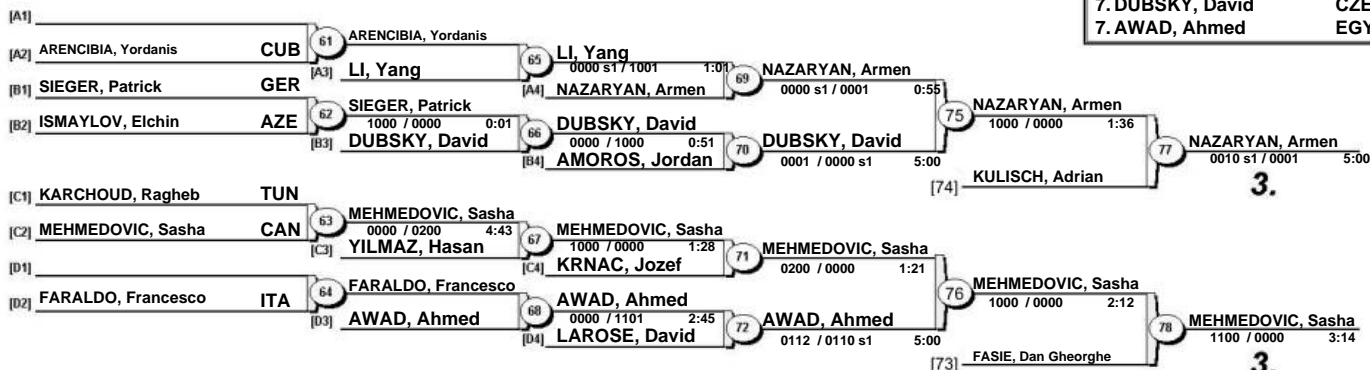

Otto Super World Cup 2008

(GER Hamburg, 22-24 February 2008)

-66 kg
47 Judoka

Repechage