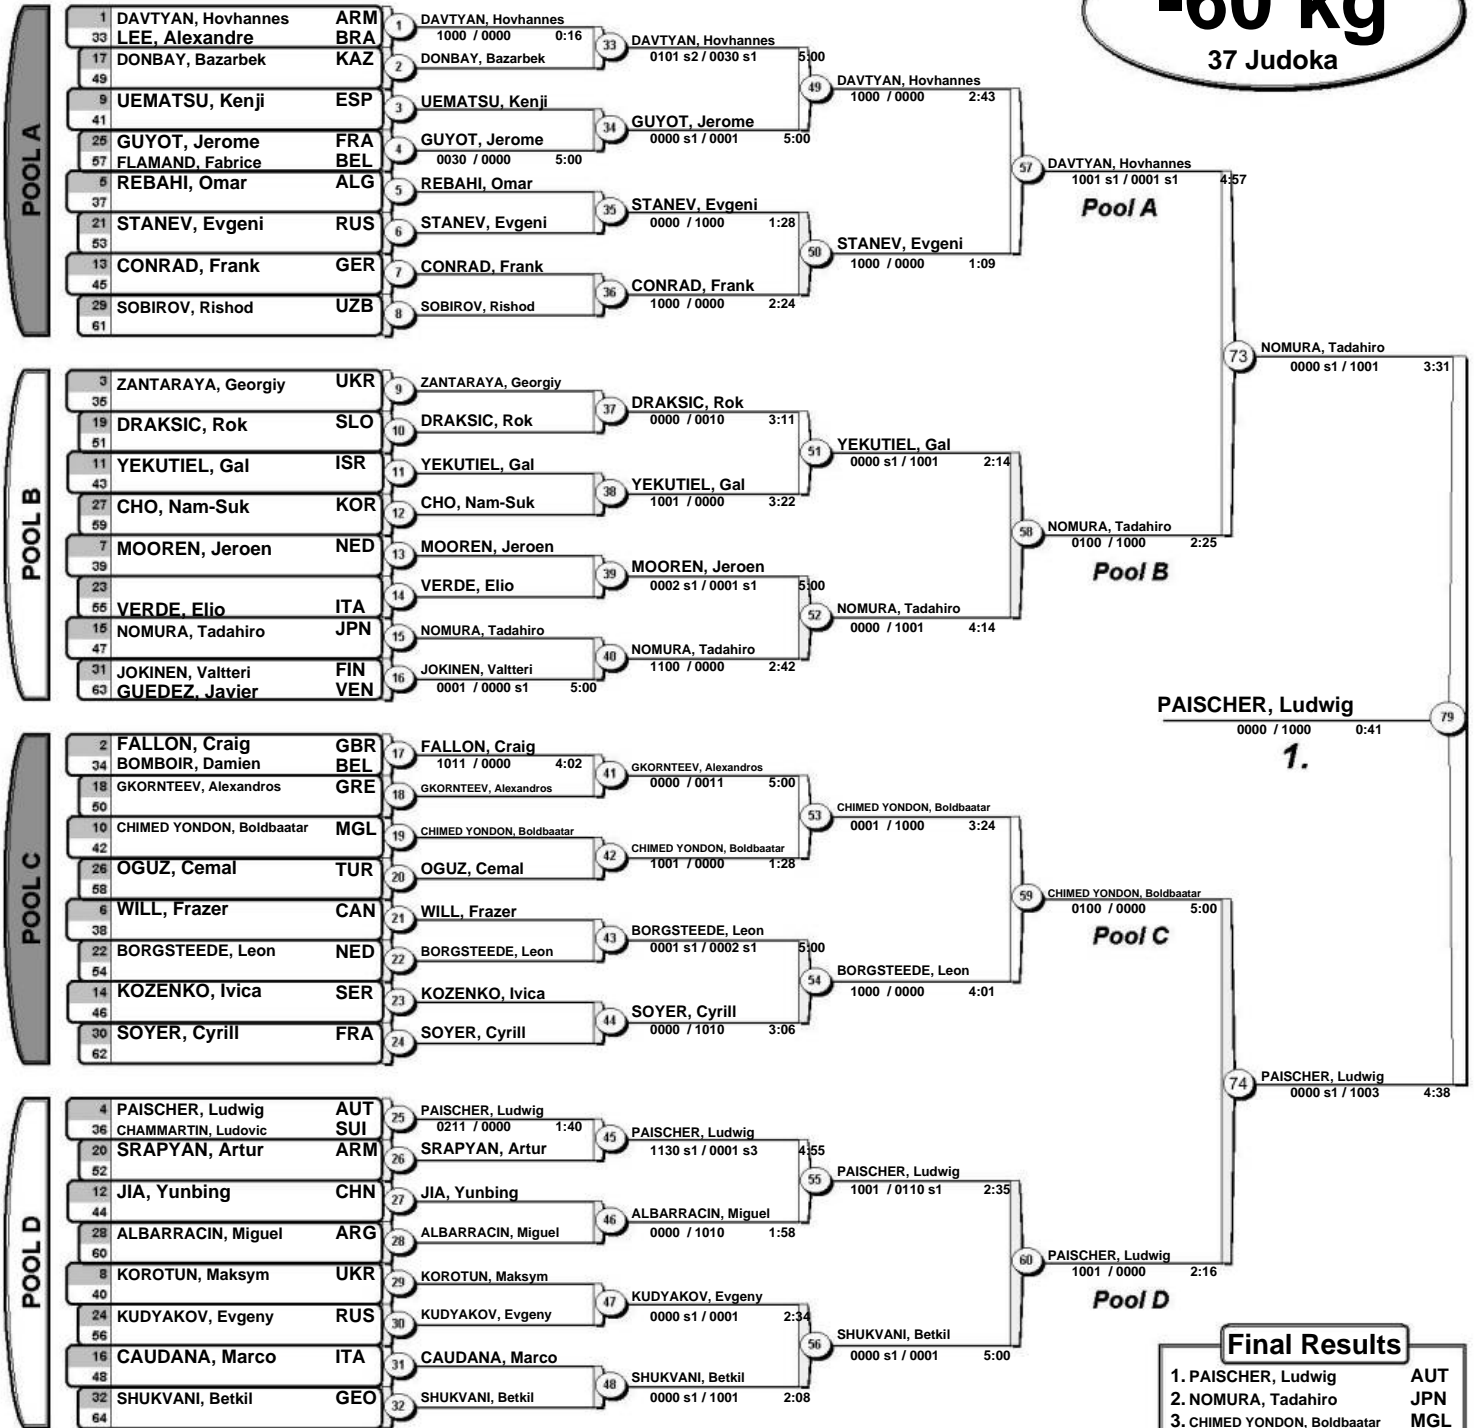

Otto Super World Cup 2008

(GER Hamburg, 22-24 February 2008)

-60 kg

37 Judoka

Repechage

Otto Super World Cup 2008

(GER Hamburg, 22-24 February 2008)

-66 kg
47 Judoka