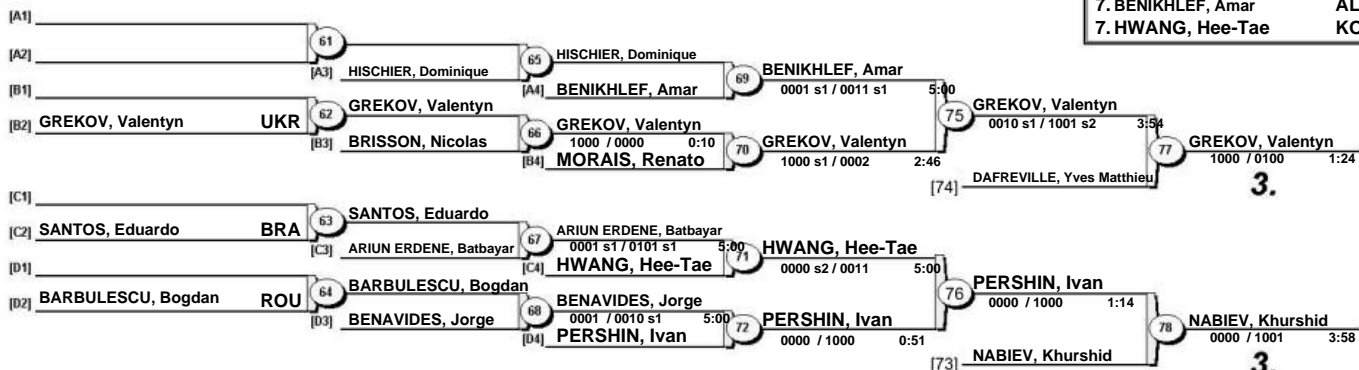

-81 kg

53 Judoka

Repechage

Otto Super World Cup 2008

(GER Hamburg, 22-24 February 2008)

-90 kg
34 Judoka

Repechage

Otto Super World Cup 2008