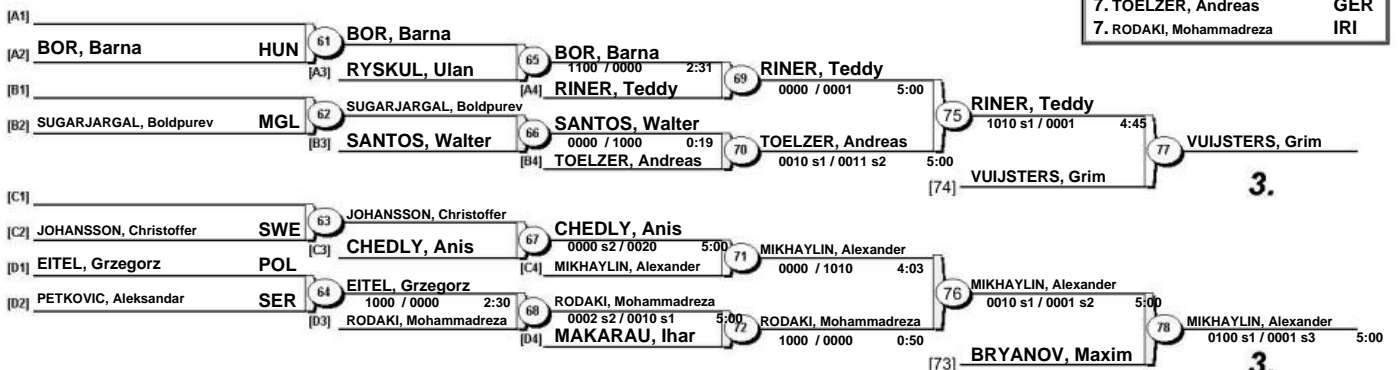

(GER Hamburg, 22-24 February 2008)

-100 kg
40 Judoka

Repechage

Otto Super World Cup 2008

(GER Hamburg, 22-24 February 2008)

+100 kg

31 Judoka

Repechage