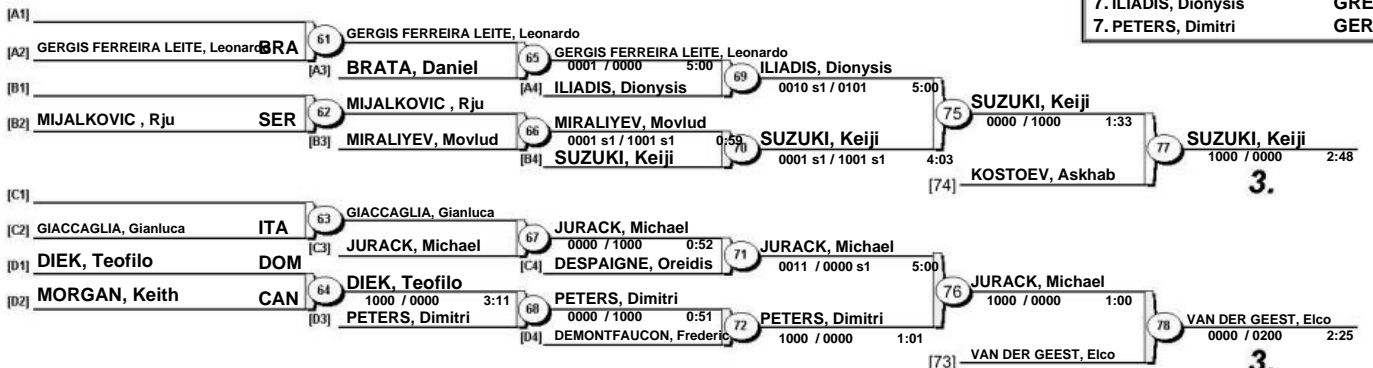

Otto Super World Cup 2008

(GER Hamburg, 22-24 February 2008)

-100 kg
40 Judoka

Repechage