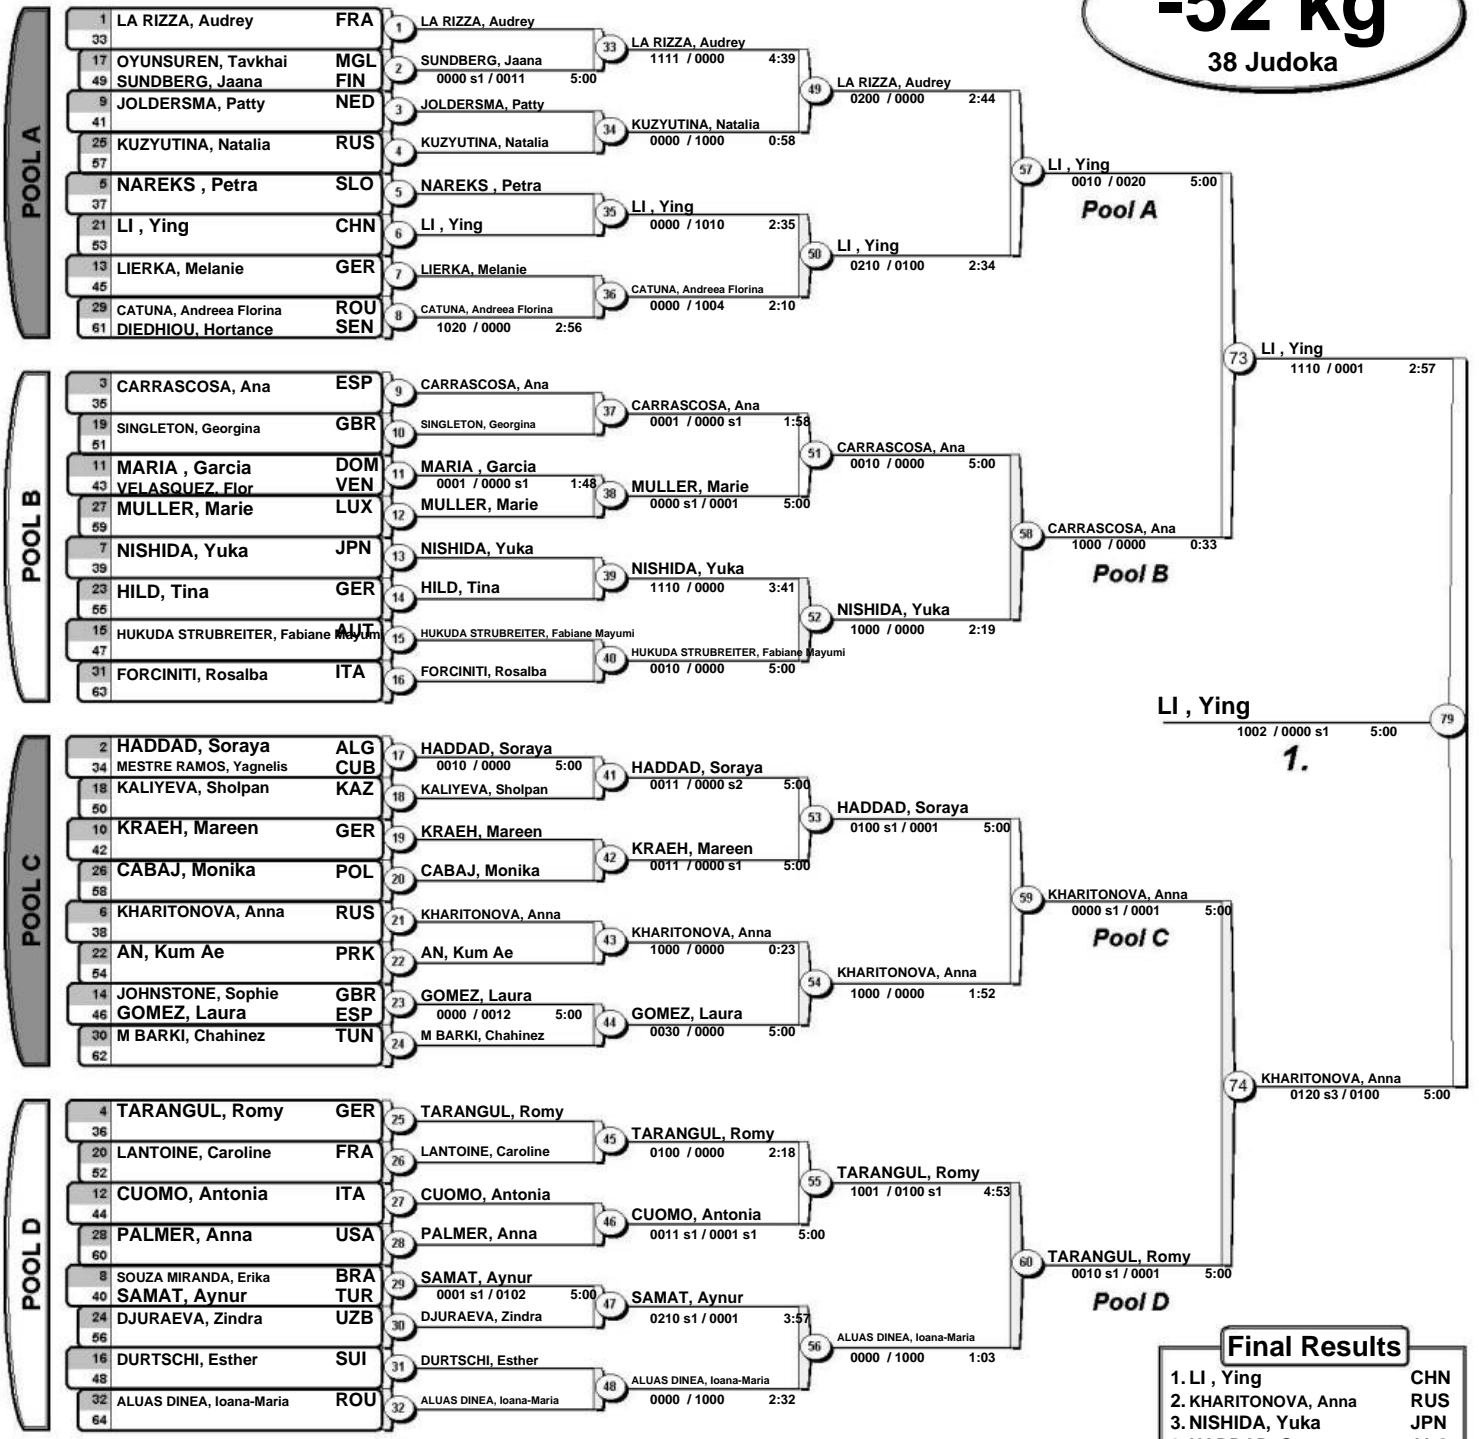

Otto Super World Cup 2008

(GER Hamburg, 22-24 February 2008)

-52 kg

38 Judoka

Otto Super World Cup 2008

(GER Hamburg, 22-24 February 2008)

-57 kg

31 Judoka

POOL A

1	GASIMOVA, Kifayat	AZE	1	GASIMOVA, Kifayat	17	RIBOUT, Morgane
17	ROGIC, Jovana	SER	1001 / 0000 s1	1:03	0010 / 0030	5:00
9	RIBOUT, Morgane	FRA	2	RIBOUT, Morgane	25	RIBOUT, Morgane
25	PITMAN, Faith	GBR	0020 / 0000	5:00	1010 / 0000	0:43
5	ZANGRANDO, Danielle	BRA	3	VILLAVICENCIO, Diana	18	DZUKIC, Vesna
21	VILLAVICENCIO, Diana	ECU	0000 s1 / 0001	5:00	0000 / 0210	3:14
13	DZUKIC, Vesna	SLO	4	DZUKIC, Vesna	37	KOIVUMAKI, Nina
29	ROPER, Miryam	GER	1000 / 0100	1:35	0000 / 1110	2:56

Pool A - Winner
Vainqueur / Sieger

POOL B

3	LATROUS, Lila	ALG	5	LATROUS, Lila	19	KOIVUMAKI, Nina
19	GARMATTER, Miriam	GER	1111 / 0000	4:10	0000 / 0001	4:24
11	LINDBERG, Maria	SWE	6	KOIVUMAKI, Nina	26	KOIVUMAKI, Nina
27	KOIVUMAKI, Nina	FIN	0000 / 0020	5:00	1000 / 0000	1:08
7	YUKHAREVA, Natalia	RUS	7	AMARIS, Yadinys	20	KARAKAS, Hedvig
23	AMARIS, Yadinys	COL	0000 / 0030	5:00	0000 / 0200	1:45
15	KARAKAS, Hedvig	HUN	8	KARAKAS, Hedvig	43	HAREL, Barbara
31	RAMOS, Joana	POR	1000 / 0000	2:52	0000 s1 / 1001	2:34

Pool B - Winner
Vainqueur / Sieger

POOL C

2	HAREL, Barbara	FRA	9	HAREL, Barbara	21	HAREL, Barbara
18	ANDREASSON, Jennie	SWE	1001 s1 / 0001 s1	3:37	1001 / 0000 s1	1:53
10			10	PERISIC, Radmila	27	HAREL, Barbara
26	PERISIC, Radmila	SER	6	BEN MELECH, Liraz	22	BEN MELECH, Liraz
6	BEN MELECH, Liraz	ISR	0100 s2 / 0020	5:00	0001 / 0000 s1	5:00
22	LIU, Yuxiang	CHN	11	BEN MELECH, Liraz	38	HAREL, Barbara
14	BEZKO, Julia	EST	12	WAECHTER, Viola	28	GRAVENSTIJN, Deborah
30	WAECHTER, Viola	GER	0000 / 0100	5:00	0000 / 1000	0:35

Pool C - Winner
Vainqueur / Sieger

POOL D

4	GOELDI, Lena	SUI	13	MATSUMOTO, Kaori	23	CAPRIORIU, Corina Oana
20	MATSUMOTO, Kaori	JPN	0000 s1 / 1001	4:52	0101 / 1010	2:19
12	LUPETEY, Yurisleidis	CUB	14	CAPRIORIU, Corina Oana	24	GRAVENSTIJN, Deborah
28	CAPRIORIU, Corina Oana	ROU	0010 s1 / 0011 s2	5:00	0000 / 1000	0:35
8	GRAVENSTIJN, Deborah	NED	15	GRAVENSTIJN, Deborah	24	GRAVENSTIJN, Deborah
24	KAETZLER, Anne	GER	0200 / 0000	0:56	0010 s1 / 0001 s2	5:00
16	ZABLUDINA, Irina	RUS	16	ZABLUDINA, Irina	41	GASIMOVA, Kifayat
32	TSERENNADMID, Tsend-AyusMGL	MGL	1000 / 0000	1:26	0211 / 0000 s1	4:16

Pool D - Winner
Vainqueur / Sieger

Results

Résultat / Platzierungen

1. HAREL, Barbara FRA
2. KOIVUMAKI, Nina FIN
3. GASIMOVA, Kifayat AZE
4. CAPRIORIU, Corina Oana ROU
5. GRAVENSTIJN, Deborah NED
6. RIBOUT, Morgane FRA
7. KARAKAS, Hedvig HUN
8. BEN MELECH, Liraz ISR

Repechage / Trostrunde

[A1] PITMAN, Faith	GBR	29	GASIMOVA, Kifayat	33	GASIMOVA, Kifayat	
[A2] GASIMOVA, Kifayat	AZE	0000 s1 / 1001	2:27	1100 / 0000	0:47	
[B1] LINDBERG, Maria	SWE	[A3] DZUKIC, Vesna	30	LATROUS, Lila	39	GASIMOVA, Kifayat
[B2] LATROUS, Lila	ALG	0000 / 0010	5:00	1000 / 0000	1:04	
[B3] KARAKAS, Hedvig		0000 / 1000	2:50	41	GASIMOVA, Kifayat	
[C1] ANDREASSON, Jennie	SWE	31	ANDREASSON, Jennie	38	GRAVENSTIJN, Deborah	
[C2] PERISIC, Radmila	SER	1012 s1 / 0001 s1	4:38	35	BEN MELECH, Liraz	
[C3] BEN MELECH, Liraz		0000 s2 / 1110	3:55	40	CAPRIORIU, Corina Oana	
[D1] KAETZLER, Anne	GER	32	ZABLUDINA, Irina	42	CAPRIORIU, Corina Oana	
[D2] ZABLUDINA, Irina	RUS	0000 / 1000	3:55	0001 / 1000 s1	2:52	
[D3] CAPRIORIU, Corina Oana		0000 / 1010	3:39	37	RIBOUT, Morgane	
		0100 s1 / 0001	5:00			

3.

3.