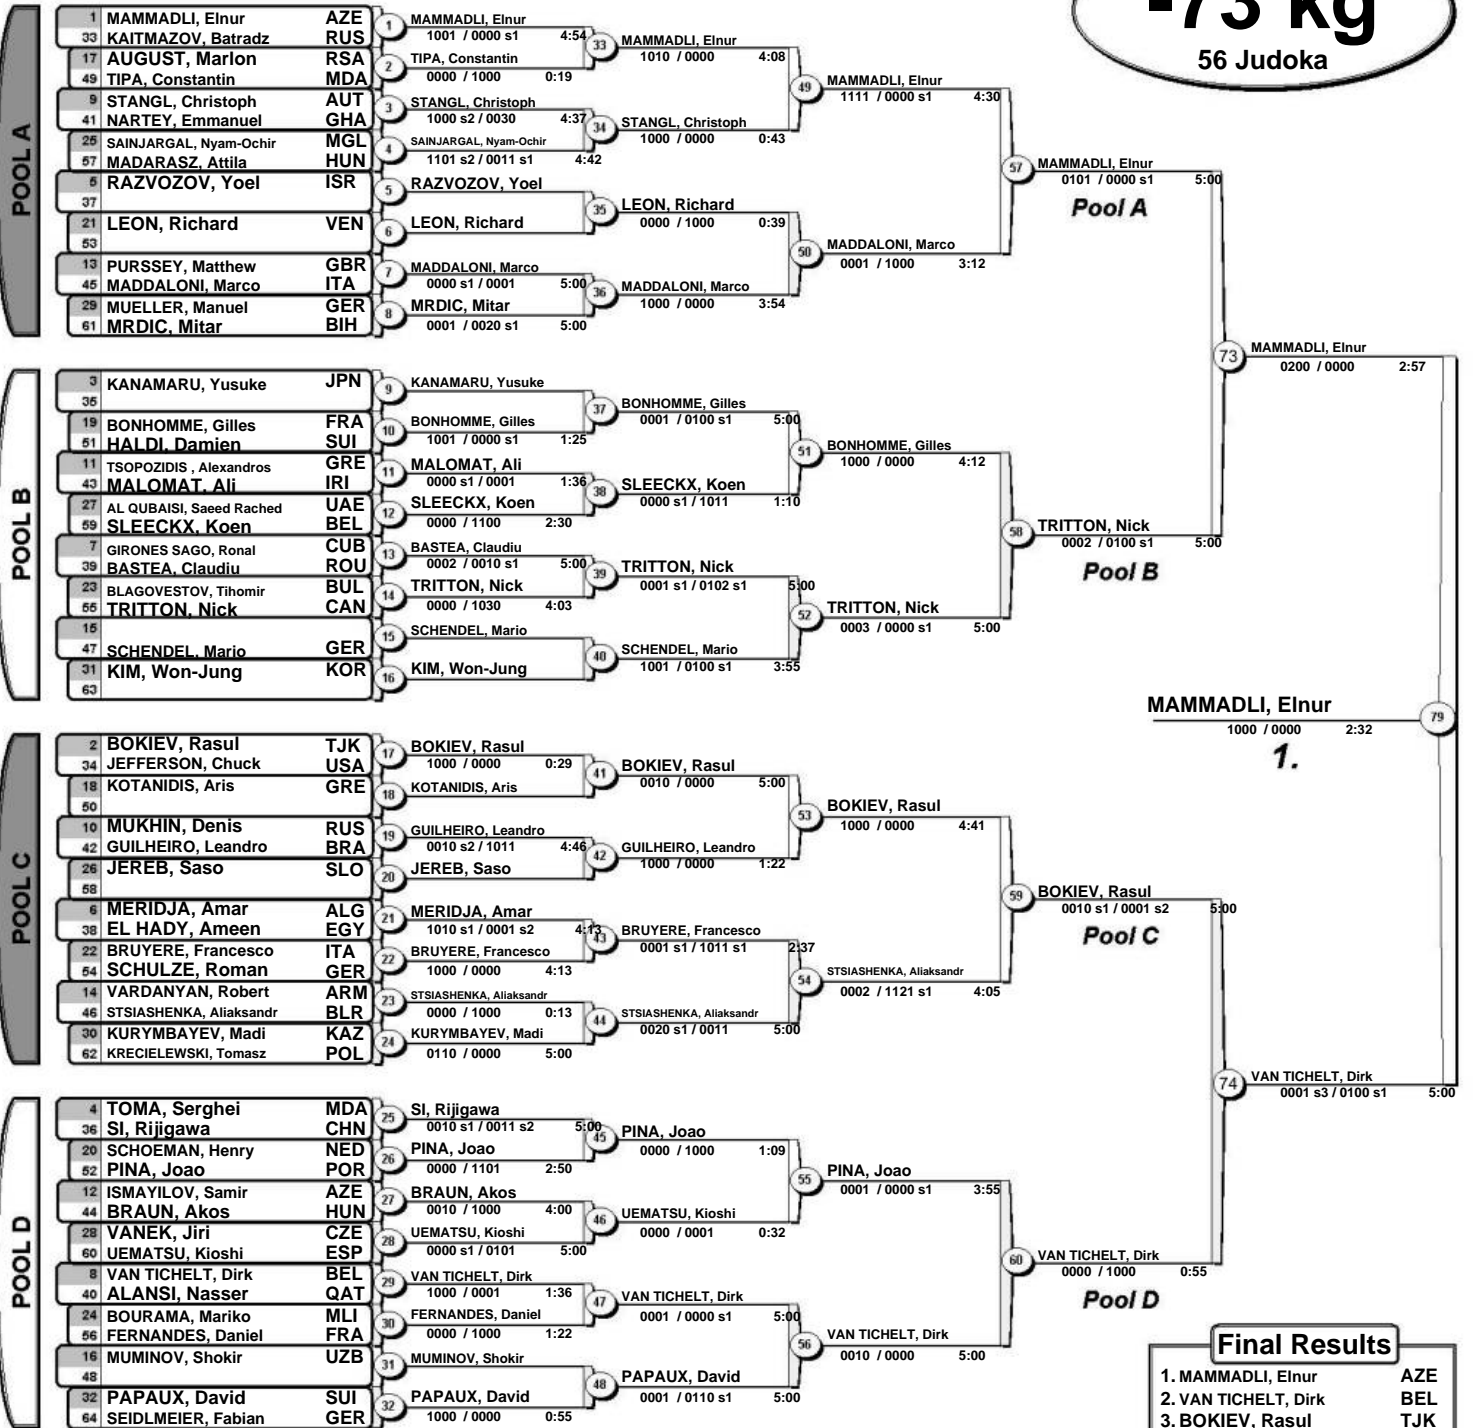

Repechage

Otto Super World Cup 2008

(GER Hamburg, 22-24 February 2008)

-73 kg

56 Judoka

Repechage

Otto Super World Cup 2008

(GER Hamburg, 22-24 February 2008)