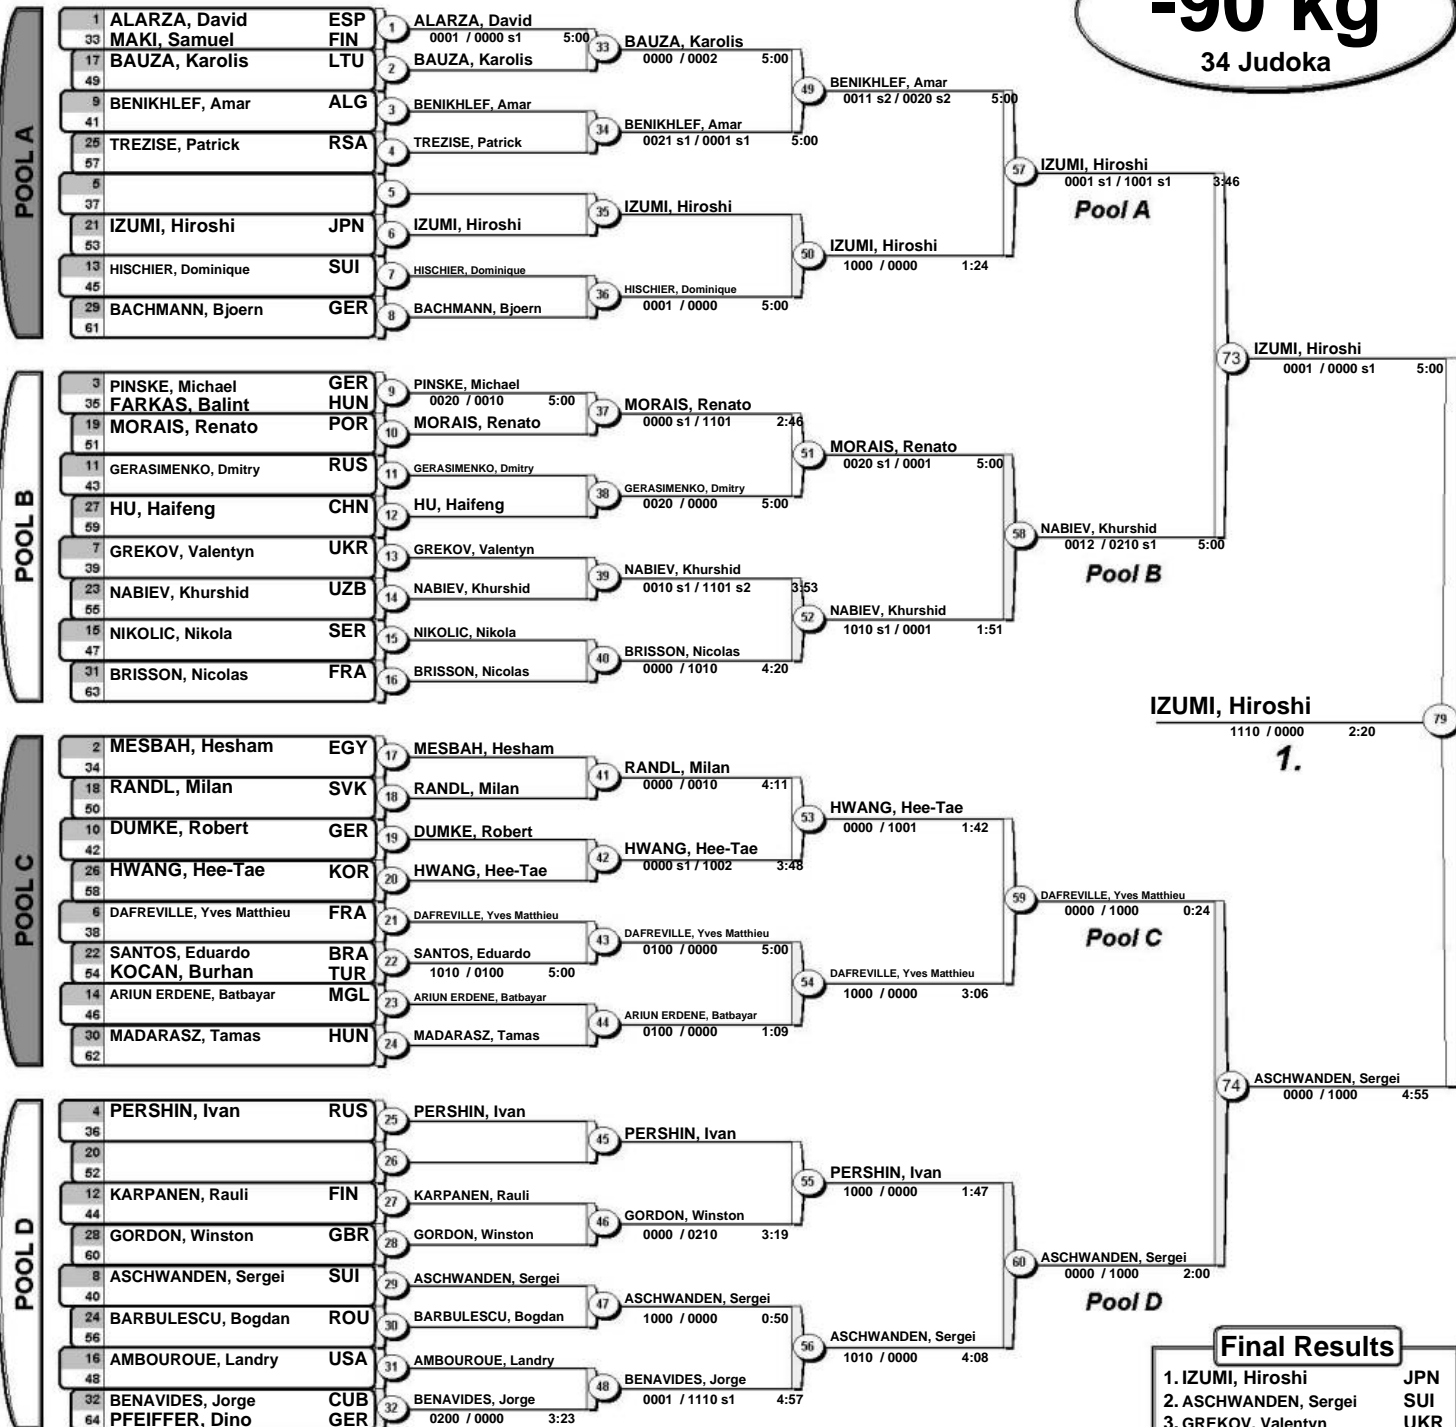

-81 kg

53 Judoka

Repechage

Otto Super World Cup 2008

(GER Hamburg, 22-24 February 2008)

-90 kg
34 Judoka

Repechage

Otto Super World Cup 2008